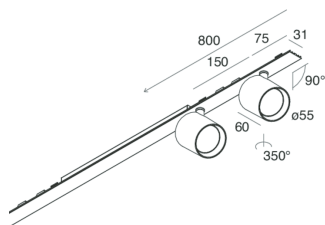

P-30 STRIP LED

105847.21

novalux
ITALIAN LIGHTING DESIGN SINCE 1948

Features

Use: Indoor
Type of installation: RECESSED INTO PLASTERBOARD, SUSPENDED, CEILING MOUNTED
Emission: ADJUSTABLE
Optics: SPOT
Beam: 14°
Colour: CAPPUCINO
Dimming: ON/OFF
Emergency: NO
L: 800mm
A: 31mm
Made in: ITALY
Warranty: 5 years
Weight: 0.9kg

Tech data

Luminaire input power: 19.6W
Luminaire luminous flux: 1883lm
IP: 20
Insulation class: I
Supply voltage: 220-240V 50/60Hz
SELV: Si

Source

Light source: LED
Source power: 18W
Source luminous flux: 2240lm
Colour temperature: 4000K
CRI: >90
Colour tolerance: 2 Step MacAdam
LED lifespan: 50000h L80 B20