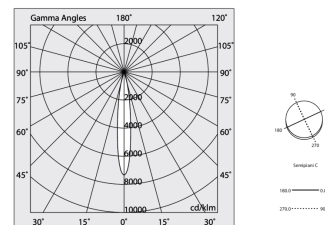

P-30 STRIP LED

105847.21

novalux
ITALIAN LIGHTING DESIGN SINCE 1948

Features

Use: Indoor
Type of installation: RECESSED INTO PLASTERBOARD, SUSPENDED, CEILING MOUNTED
Emission: ADJUSTABLE
Optics: SPOT
Beam: 14°
Colour: CAPPUCINO
Dimming: ON/OFF
Emergency: NO
L: 800mm
A: 31mm
Made in: ITALY
Warranty: 5 years
Weight: 0.9kg

Tech data

Luminaire input power: 19.6W
Luminaire luminous flux: 1883lm
IP: 20
Insulation class: I
Supply voltage: 220-240V 50/60Hz
SELV: Si

Source

Light source: LED
Source power: 18W
Source luminous flux: 2240lm
Colour temperature: 4000K
CRI: >90
Colour tolerance: 2 Step MacAdam
LED lifespan: 50000h L80 B20