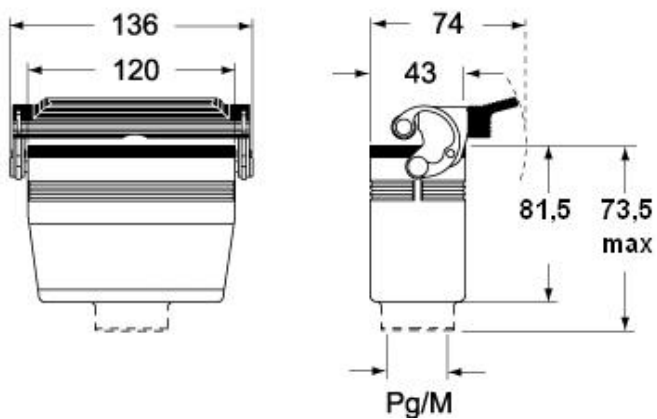

Technical data

IP degree of protection IP65 / IP66 / IP69

Further technical details

Weight	240,00 g
Operating temperature range (min, max)	-40°C...+125°C

Material properties

Colour	RAL 7040 grey
RoHs conformity	Compliant
China RoHs - EFUP	E
REACH SVHC substances	No

Approvals / Standards

Certifications	DNV, BV
UL	ECBT2
cUL	ECBT8

General ordering information

EAN13 code 8015747009959

Packaging Information

Packaging length	245,00 mm
Packaging height	165,00 mm
Packaging width	215,00 mm
Packaging weight	2,58 kg
Packaging volume	8,69 dm ³
Packaging description	Carton box
Packaging quantity	10 Pcs
Packaging EAN code	8015747226134
Sub-packaging weight	1,29 kg
Sub-packaging description	Plastic packaging
Sub-packaging quantity	5 Pcs
Sub-packaging EAN barcode	8015747009966

Part number

CAV 24 L21

Catalogue drawings

**CHO L (CAO L) - MHO L [MAO L]
CHV L [CAV L] - MHV L (MAV L)**

CHV LG (CAV LG), MHV LG (MAV LG) [MFV LG]

Notes

Dimensions shown in mm are not binding and may be changed without notice.