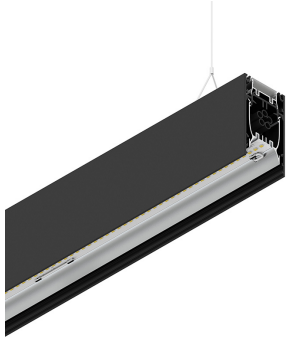

HERO B

108776.02H

novalux
ITALIAN LIGHTING DESIGN SINCE 1948

Features

Use: Indoor
Type of installation: SUSPENDED
Emission: DIRECT/INDIRECT
Colour: BLACK
Dimming: PUSH
Emergency: NO
L: 2800mm
A: 53mm
H: 92mm
Made in: ITALY
Warranty: 5 years
Weight: 10kg

Tech data

Luminaire input power: 132.5W
Indirect luminous flux: 6226lm
IP: 40
Insulation class: I
Supply voltage: 220-240V 50/60Hz
SELV: Si

Source

Light source: LED
Source power: 113W
Colour temperature: 2700K
CRI: >90
Colour tolerance: 3 Step MacAdam
LED lifespan: 50000h L80 B20