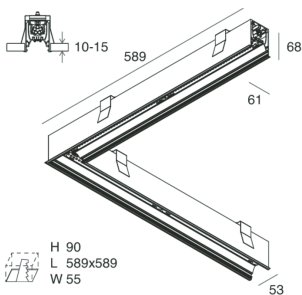

HERO C

108813.01 + 108917.99

novalux
ITALIAN LIGHTING DESIGN SINCE 1948

Features

Use: Indoor
Type of installation: RECESSED INTO PLASTERBOARD
Emission: DIRECT
Optics: MICROPRISMATIZED
Colour: WHITE
Dimming: ON/OFF
Emergency: NO
L: 589x589mm
A: 61mm
H: 68mm
Made in: ITALY
Warranty: 5 years
Weight: 2.1kg