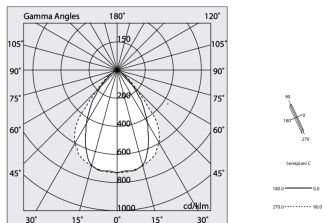

HERO C

108813.01 + 108917.99

novalux
ITALIAN LIGHTING DESIGN SINCE 1948

Features

Use: Indoor
Type of installation: RECESSED INTO PLASTERBOARD
Emission: DIRECT
Optics: MICROPRISMATIZED
Colour: WHITE
Dimming: ON/OFF
Emergency: NO
L: 589x589mm
A: 61mm
H: 68mm
Made in: ITALY
Warranty: 5 years
Weight: 2.1kg