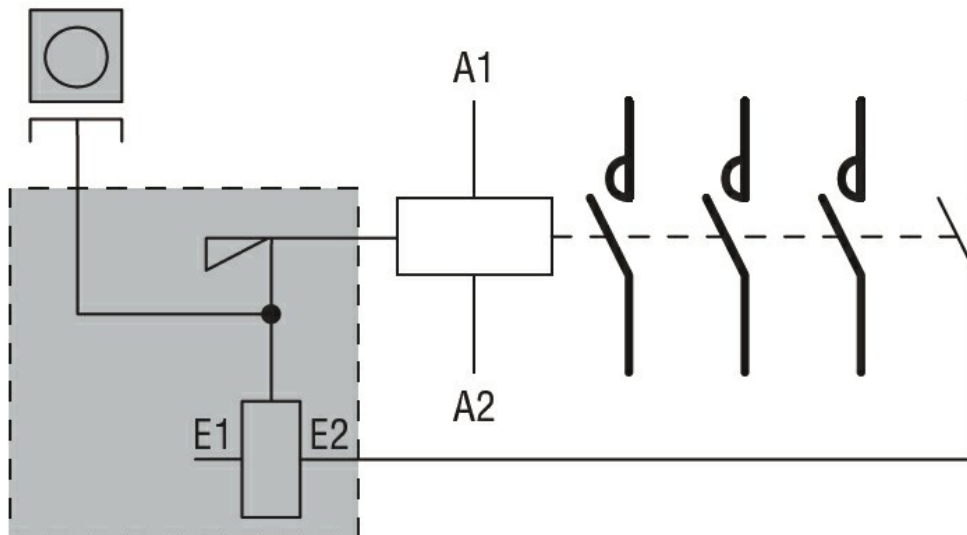

Dimensions

Wiring diagrams

Certifications and compliance

Compliance

CSA C22.2 n° 60947-1
IEC/EN 60947-1
UL 60947-1

Certificates

CSA
cURus
EAC

ETIM classification

ETIM 8.0

EC002498 -
Accessories/spare
parts for low-
voltage switch
technology