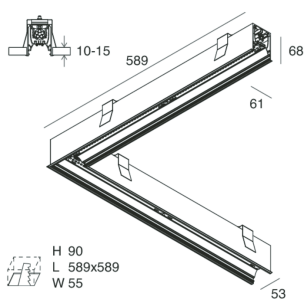

HERO C

108841.02H + 108908.99

novalux
ITALIAN LIGHTING DESIGN SINCE 1948

Features

Use: Indoor
Type of installation: RECESSED INTO PLASTERBOARD
Emission: DIRECT
Optics: OPAL
Colour: BLACK
Dimming: PUSH, DALI
Emergency: NO
L: 589x589mm
A: 61mm
H: 68mm
Made in: ITALY
Warranty: 5 years
Weight: 2.1kg