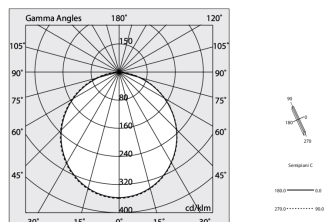

HERO C

108841.02H + 108908.99

novalux
ITALIAN LIGHTING DESIGN SINCE 1948

Features

Use: Indoor
Type of installation: RECESSED INTO PLASTERBOARD
Emission: DIRECT
Optics: OPAL
Colour: BLACK
Dimming: PUSH, DALI
Emergency: NO
L: 589x589mm
A: 61mm
H: 68mm
Made in: ITALY
Warranty: 5 years
Weight: 2.1kg