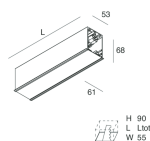

HERO C

108841.02H + 108908.99

novalux

ITALIAN LIGHTING DESIGN SINCE 1948

COMPLETION ACCESSORIES

HERO C: MOD.CIECO 250 NE

108852.02