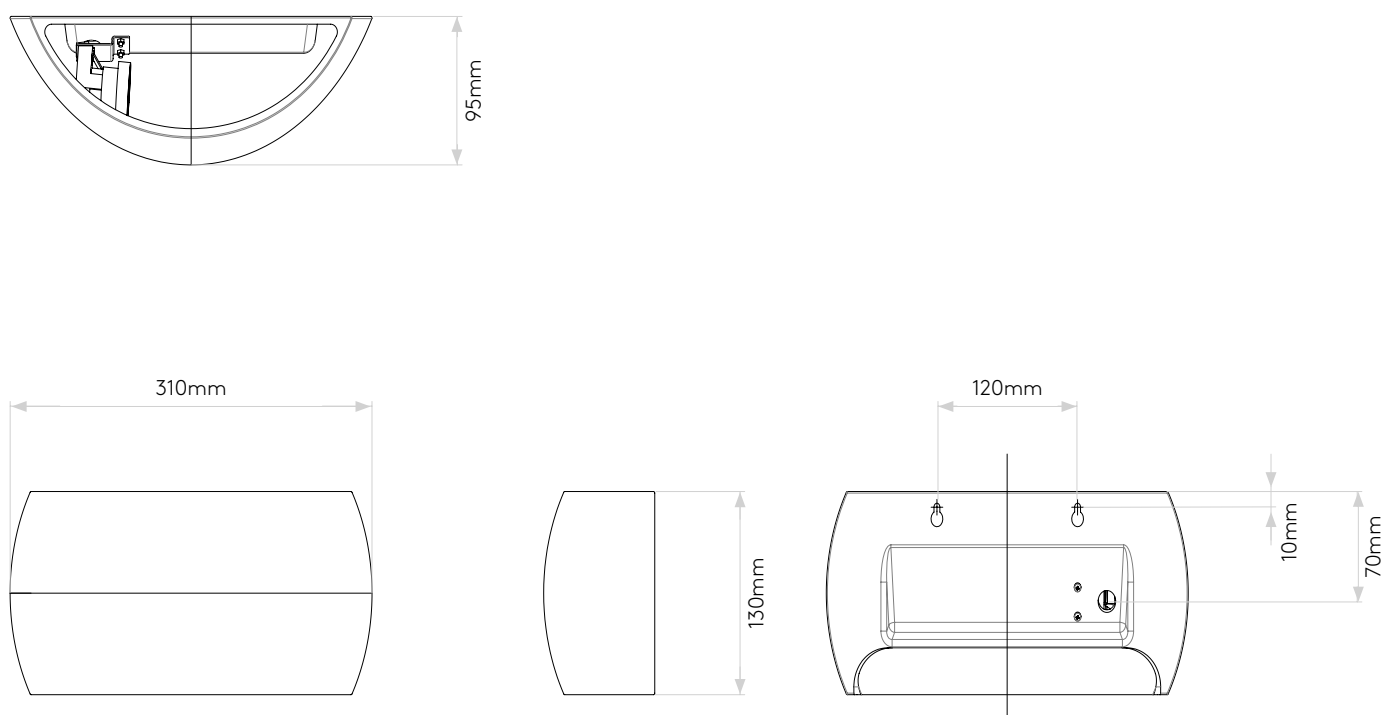

Please note that some dimensions may vary slightly due to manufacturing tolerances, this includes cable entry and fixing holes

Veuillez noter que certaines dimensions peuvent varier légèrement en raison des tolérances de fabrication, y compris l'entrée de câble et les trous de fixation.

Bitte beachten Sie, dass die Maße Fertigungstoleranzen unterliegen und daher in geringem Umfang von der angegebenen Größe abweichen können. Dies gilt auch für Kabeleingänge und Befestigungslöcher.

Si prega notare che possono esserci piccole variazioni in alcune dimensioni dovute alle tolleranze di produzione, queste includono l'ingresso del cavo e i fori di fissaggio.