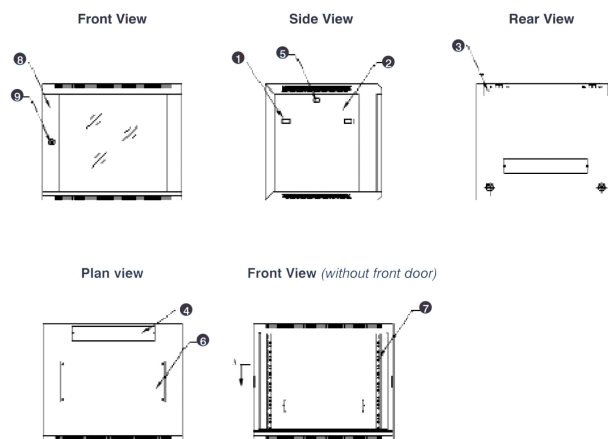

- Lockable, quick release side panels, for maximum access into cabinet

- Cable entry cut out in top and base

- Angled vented roof

- Adjustable 19" mounting profiles

## Vue éclatée

- ① Frame
- ② Side panel
- ③ Mounting panel
- ④ Cable entry cover, removeable
- ⑤ Side key lock
- ⑥ Fan cover, removeable
- ⑦ Mounting profile
- ⑧ Front door
- ⑨ Front door key lock
- ⑩ Slam latch lock

## Dessins de produits

All dimensions in mm