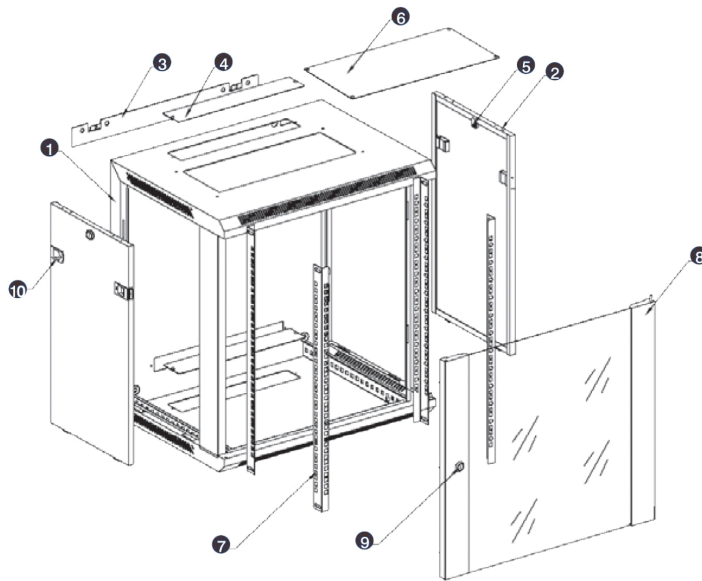

- Lockable, quick release side panels, for maximum access into cabinet

- Cable entry cut out in top and base

- Angled vented roof

- Adjustable 19" mounting profiles

## Vue éclatée

- ① Frame
- ② Side panel
- ③ Mounting panel
- ④ Cable entry cover, removeable
- ⑤ Side key lock
- ⑥ Fan cover, removeable
- ⑦ Mounting profile
- ⑧ Front door
- ⑨ Front door key lock
- ⑩ Slam latch lock