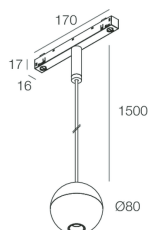

Novalux S.r.l. via Marzabotto, 2 40050 Funo di Argelato (BO) Italy
Tel: +39 051 860558 · Fax +39 051 6647859 · Mail: info@novalux.it · VAT number 00536541204 · novalux.com
Company subject to the management and coordination by SLV GmbH

This technical data sheet is owned by Novalux S.r.l., all rights reserved. Novalux S.r.l. reserves the right to make changes without prior notice.