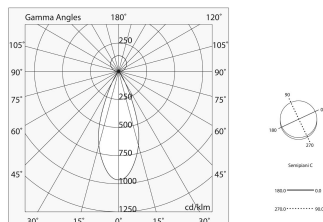

FORTY8 TRACK

108531.01

novalux

ITALIAN LIGHTING DESIGN SINCE 1948

Features

Use: Indoor
Type of installation: TRACK
Emission: DIRECT/INDIRECT
Optics: OPAL, SPOT
Beam: 35°
Colour: WHITE
Dimming: DALI
Emergency: NO
ø: Ø80
Warranty: 5 years
Weight: 0.42kg

Tech data

Luminaire input power: 8W
Direct luminous flux: 292lm
Indirect luminous flux: 328lm
IP: 20
Insulation class: III
Supply voltage: 48 Vdc
SELV: Si

Source

Light source: LED
Source power: 6W
Colour temperature: 4000K
CRI: >90
Colour tolerance: 3 Step MacAdam
LED lifespan: 30000h L70 B20

Compliance

CEI EN 60598-1:2015 + A11:2009. IEC 60598-2:2015 2-1

Standards

Photobiological risk: RISK GROUP 1 Certified fixture in RISK GROUP 1 (Low Risk)-The fixture does not pose a hazard due to normal behavioral limitations on exposure - in accordance with CEI EN 62471:2010-01, IEC TR 62778:2014.

[View more product info](#)

Novalux S.r.l. via Marzabotto, 2 40050 Funo di Argelato (BO) Italy
Tel: +39 051 860558 · Fax +39 051 6647859 · Mail: info@novalux.it · VAT number 00536541204 · novalux.com
Company subject to the management and coordination by SLV GmbH

This technical data sheet is owned by Novalux S.r.l., all rights reserved. Novalux S.r.l. reserves the right to make changes without prior notice.