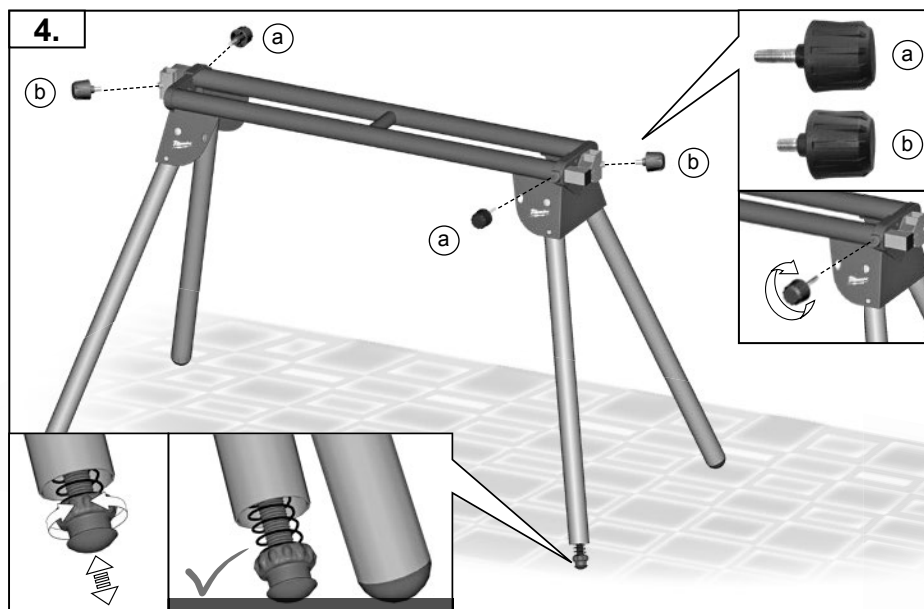

1.

2.

Copyright 2020
Techtronic Industries GmbH
Max-Eyth-Straße 10
71364 Winnenden
Germany
+49 (0) 7195-12-0
www.milwaukeeetool.eu

Techtronic Industries (UK) Ltd
Fieldhouse Lane
Marlow Bucks SL7 1HZ
UK