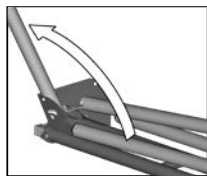

1.

2.

Copyright 2020
Techtronic Industries GmbH
Max-Eyth-Straße 10
71364 Winnenden
Germany
+49 (0) 7195-12-0
www.milwaukeeetool.eu

Techtronic Industries (UK) Ltd
Fieldhouse Lane
Marlow Bucks SL7 1HZ
UK