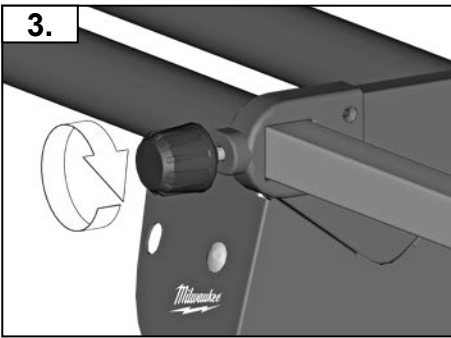

1.

2.

Copyright 2020
Techtronic Industries GmbH
Max-Eyth-Straße 10
71364 Winnenden
Germany
+49 (0) 7195-12-0
www.milwaukeeetool.eu

Techtronic Industries (UK) Ltd
Fieldhouse Lane
Marlow Bucks SL7 1HZ
UK