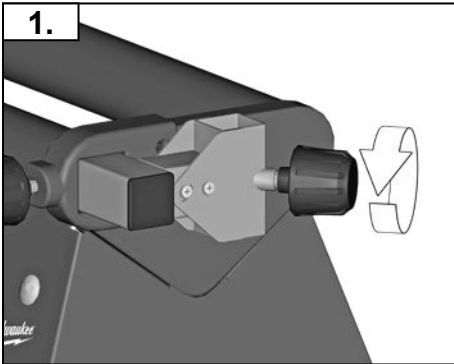

1.

2.

Copyright 2020
Techtronic Industries GmbH
Max-Eyth-Straße 10
71364 Winnenden
Germany
+49 (0) 7195-12-0
www.milwaukeeetool.eu

Techtronic Industries (UK) Ltd
Fieldhouse Lane
Marlow Bucks SL7 1HZ
UK