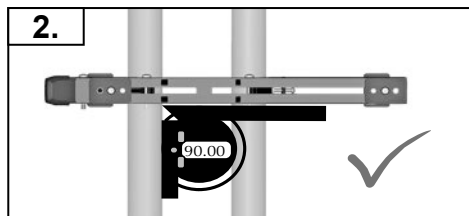

1.

2.

Copyright 2020
Techtronic Industries GmbH
Max-Eyth-Straße 10
71364 Winnenden
Germany
+49 (0) 7195-12-0
www.milwaukeeetool.eu

Techtronic Industries (UK) Ltd
Fieldhouse Lane
Marlow Bucks SL7 1HZ
UK