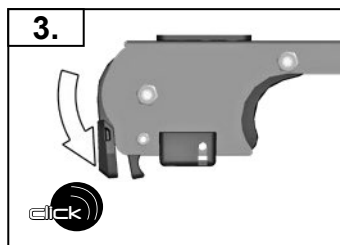

1.

2.

Copyright 2020
Techtronic Industries GmbH
Max-Eyth-Straße 10
71364 Winnenden
Germany
+49 (0) 7195-12-0
www.milwaukeeetool.eu

Techtronic Industries (UK) Ltd
Fieldhouse Lane
Marlow Bucks SL7 1HZ
UK