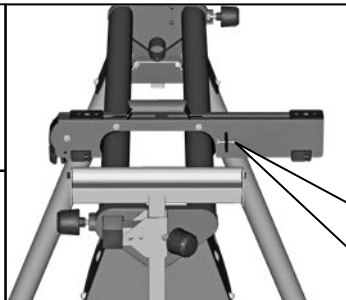

1.

2.

Copyright 2020
Techtronic Industries GmbH
Max-Eyth-Straße 10
71364 Winnenden
Germany
+49 (0) 7195-12-0
www.milwaukeeetool.eu

Techtronic Industries (UK) Ltd
Fieldhouse Lane
Marlow Bucks SL7 1HZ
UK