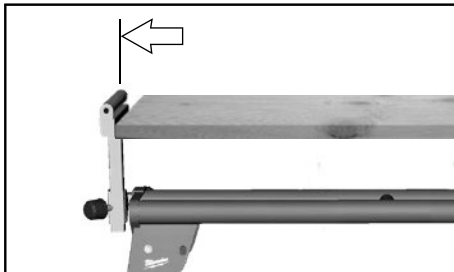

1.

2.

Copyright 2020
Techtronic Industries GmbH
Max-Eyth-Straße 10
71364 Winnenden
Germany
+49 (0) 7195-12-0
www.milwaukeeetool.eu

Techtronic Industries (UK) Ltd
Fieldhouse Lane
Marlow Bucks SL7 1HZ
UK