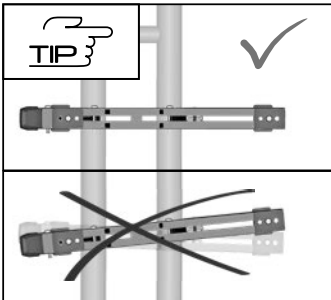

1.

2.

Copyright 2020
Techtronic Industries GmbH
Max-Eyth-Straße 10
71364 Winnenden
Germany
+49 (0) 7195-12-0
www.milwaukeeetool.eu

Techtronic Industries (UK) Ltd
Fieldhouse Lane
Marlow Bucks SL7 1HZ
UK