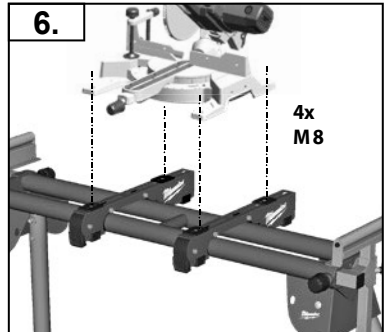

1.

2.

Copyright 2020
Techtronic Industries GmbH
Max-Eyth-Straße 10
71364 Winnenden
Germany
+49 (0) 7195-12-0
www.milwaukeeetool.eu

Techtronic Industries (UK) Ltd
Fieldhouse Lane
Marlow Bucks SL7 1HZ
UK