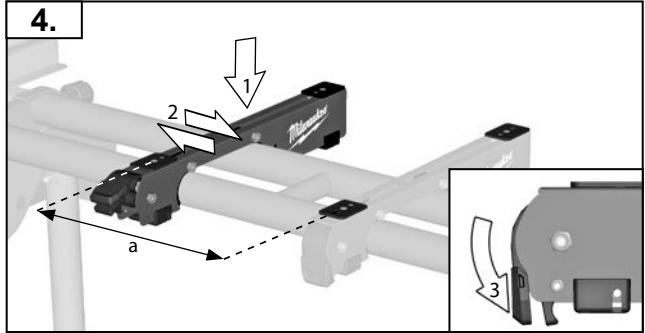

1.

2.

Copyright 2020
Techtronic Industries GmbH
Max-Eyth-Straße 10
71364 Winnenden
Germany
+49 (0) 7195-12-0
www.milwaukeeetool.eu

Techtronic Industries (UK) Ltd
Fieldhouse Lane
Marlow Bucks SL7 1HZ
UK