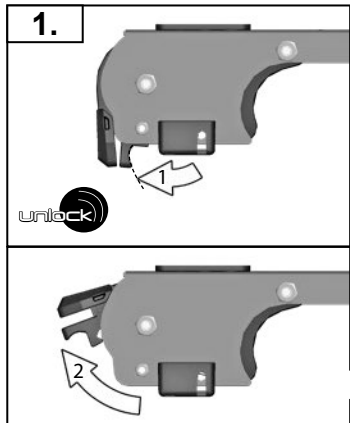

1.

2.

Copyright 2020
Techtronic Industries GmbH
Max-Eyth-Straße 10
71364 Winnenden
Germany
+49 (0) 7195-12-0
www.milwaukeeetool.eu

Techtronic Industries (UK) Ltd
Fieldhouse Lane
Marlow Bucks SL7 1HZ
UK