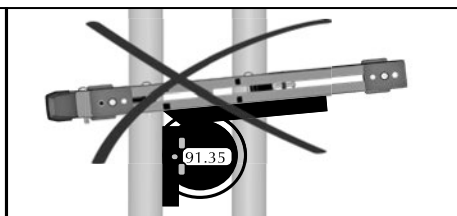

1.

2.

Copyright 2020
Techtronic Industries GmbH
Max-Eyth-Straße 10
71364 Winnenden
Germany
+49 (0) 7195-12-0
www.milwaukeeetool.eu

Techtronic Industries (UK) Ltd
Fieldhouse Lane
Marlow Bucks SL7 1HZ
UK