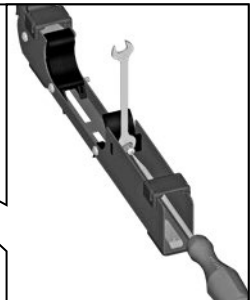

1.

2.

Copyright 2020
Techtronic Industries GmbH
Max-Eyth-Straße 10
71364 Winnenden
Germany
+49 (0) 7195-12-0
www.milwaukeeetool.eu

Techtronic Industries (UK) Ltd
Fieldhouse Lane
Marlow Bucks SL7 1HZ
UK