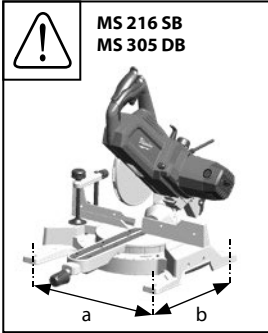

1.

2.

Copyright 2020
Techtronic Industries GmbH
Max-Eyth-Straße 10
71364 Winnenden
Germany
+49 (0) 7195-12-0
www.milwaukeeetool.eu

Techtronic Industries (UK) Ltd
Fieldhouse Lane
Marlow Bucks SL7 1HZ
UK