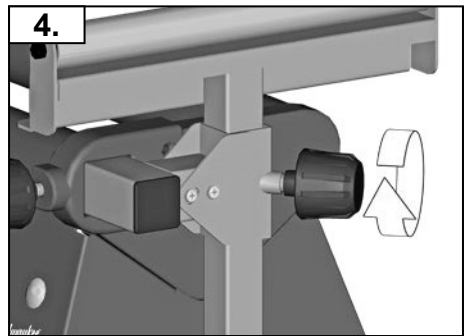

1.

2.

Copyright 2020
Techtronic Industries GmbH
Max-Eyth-Straße 10
71364 Winnenden
Germany
+49 (0) 7195-12-0
www.milwaukeeetool.eu

Techtronic Industries (UK) Ltd
Fieldhouse Lane
Marlow Bucks SL7 1HZ
UK