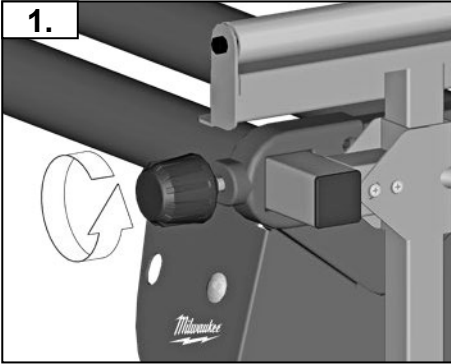

1.

2.

Copyright 2020
Techtronic Industries GmbH
Max-Eyth-Straße 10
71364 Winnenden
Germany
+49 (0) 7195-12-0
www.milwaukeeetool.eu

Techtronic Industries (UK) Ltd
Fieldhouse Lane
Marlow Bucks SL7 1HZ
UK