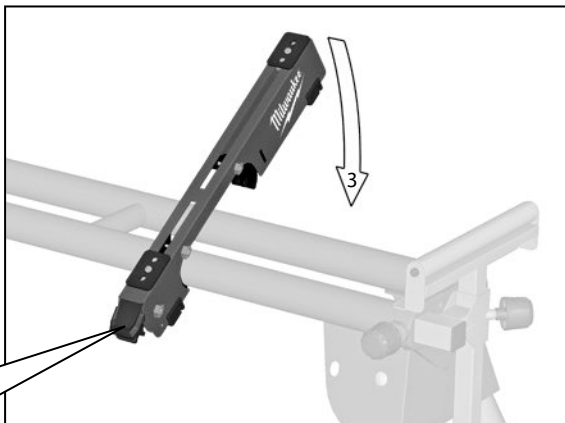

1.

2.

Copyright 2020
Techtronic Industries GmbH
Max-Eyth-Straße 10
71364 Winnenden
Germany
+49 (0) 7195-12-0
www.milwaukeeetool.eu

Techtronic Industries (UK) Ltd
Fieldhouse Lane
Marlow Bucks SL7 1HZ
UK