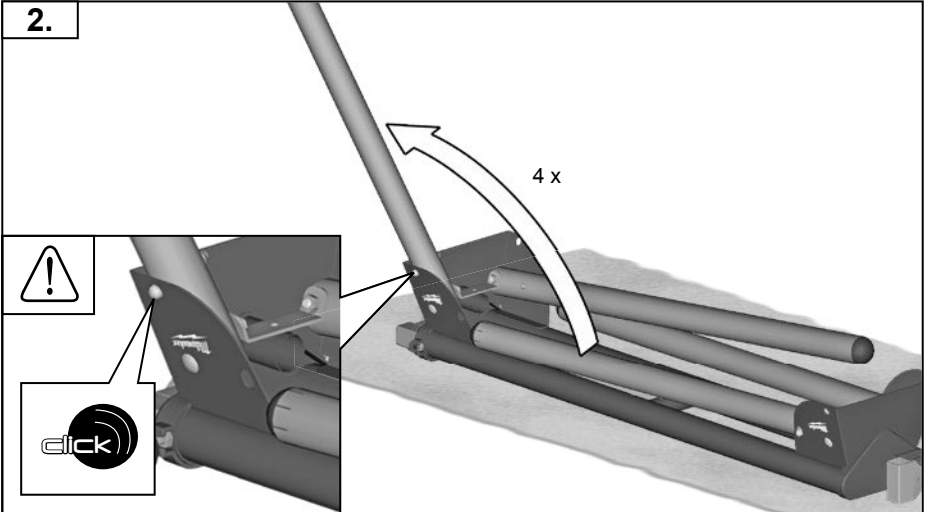

1.

2.

Copyright 2020
Techtronic Industries GmbH
Max-Eyth-Straße 10
71364 Winnenden
Germany
+49 (0) 7195-12-0
www.milwaukeeetool.eu

Techtronic Industries (UK) Ltd
Fieldhouse Lane
Marlow Bucks SL7 1HZ
UK