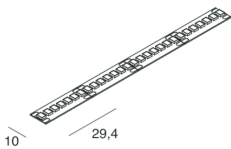

STRIP LED

100943.99

novalux
ITALIAN LIGHTING DESIGN SINCE 1948

Features

Use: Indoor/Outdoor
Dimming: WITH ACCESSORY
Emergency: WITH ACCESSORY
L: 5000mm
A: 10mm
Warranty: 5 years
Weight: 0.15kg

Tech data

Luminous flux in emergency: L min = 30 L max = 110 - 1h: 18% / 3h: 7%
IP: 65
Insulation class: III
Supply voltage: 24 Vdc
Energy efficiency class: F
SELV: No

Source

Light source: LED
Source power: 22W/m
Source luminous flux: 2464lm
Colour temperature: 3000K
CRI: >80
LED lifespan: 30000h L70 B20

Compliance

CEI EN 60598-1:2015 + A11:2009. IEC 60598-2:2015 2-1

Standards

Photobiological risk: RISK GROUP 1 Certified fixture in RISK GROUP 1 (Low Risk)-The fixture does not pose a hazard due to normal behavioral limitations on exposure - in accordance with CEI EN 62471:2010-01, IEC TR 62778:2014.

[View more product info](#)

Novalux S.r.l. via Marzabotto, 2 40050 Funo di Argelato (BO) Italy
Tel: +39 051 860558 · Fax +39 051 6647859 · Mail: info@novalux.it · VAT number 00536541204 · novalux.com
Company subject to the management and coordination by SLV GmbH

This technical data sheet is owned by Novalux S.r.l., all rights reserved. Novalux S.r.l. reserves the right to make changes without prior notice.