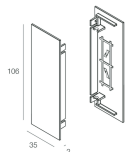

RECTA

111409.02

novalux
ITALIAN LIGHTING DESIGN SINCE 1948

COMPLETION ACCESSORIES

RECTA: COPPIA TESTATE NE

111428.02