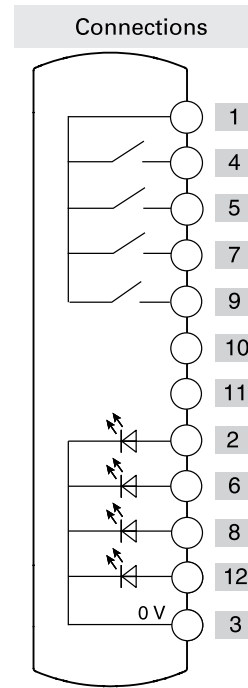

Illuminated selector switch  
2 positions  
✓

Illuminated button  
spring-return

Illuminated button  
spring-return

Illuminated button  
spring-return

	Contacts	Diagram
Device 1	1NO	
Device 2	1NO	
Device 3	1NO	
Device 4	1NO	

Connector	M12 with 12 pole at the bottom	
-----------	-----------------------------------	--