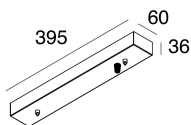

HALOS MINI

107342.02

novalux
ITALIAN LIGHTING DESIGN SINCE 1948

MOUNTING ACCESSORIES

HALOS MINI VERT: ROS. ALIM. REM. BIA

107347.01

HALOS MINI VERT: ROS. ALIM. REM. NERO

107347.02

ELECTRICAL ACCESSORIES

HALOS: 962 ALIMENTATORE ON-OFF

105103.99

HALOS MINI VERT: ROSONE ON/OFF 482 BIA

107326.01