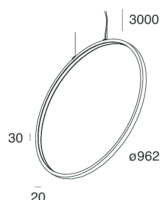

HALOS MINI

107342.02

novalux
ITALIAN LIGHTING DESIGN SINCE 1948

Features

Use: Indoor
Type of installation: SUSPENDED
Emission: INTERNAL
Optics: OPAL
Colour: BLACK
Dimming: WITH ACCESSORY
Emergency: NO
L: Ø962mm
A: 20mm
H: 30mm
Made in: ITALY
Warranty: 5 years
Weight: 4.1kg