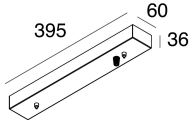

HALOS MINI VERT: ROSONE DA/PU 962 NERO

107330.02