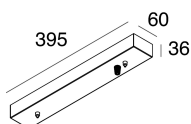

HALOS MINI VERT: ROSONE ON/OFF 482 NERO

107326.02

DIMMABLE ACCESSORIES

HALOS: 962 ALIMENTATORE DALI-PUSH

105104.99