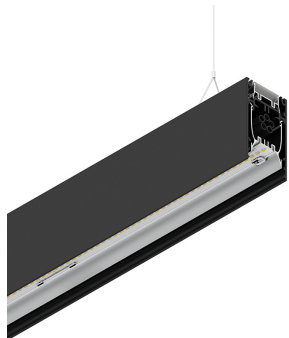

## Features

Use: Indoor  
Type of installation: SUSPENDED  
Emission: DIRECT/INDIRECT  
Optics: MICROPRISMATIZED  
Colour: BLACK  
Dimming: ON/OFF  
Emergency: NO  
L: 1680mm  
A: 53mm  
H: 92mm  
Made in: ITALY  
Warranty: 5 years  
Weight: 6kg

## Tech data

Luminaire input power: 74.9W  
Luminaire luminous flux: 7242lm  
Indirect luminous flux: 3710lm  
IP: 40  
Insulation class: I  
Supply voltage: 220-240V 50/60Hz  
UGR: <19  
SELV: Si