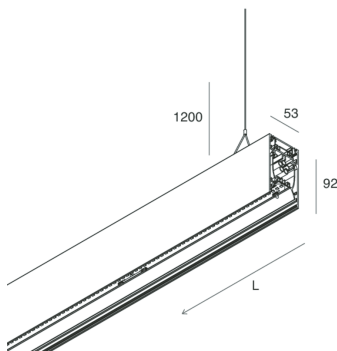

## Features

Use: Indoor  
Type of installation: SUSPENDED  
Emission: DIRECT/INDIRECT  
Optics: MICROPRISMATIZED  
Colour: BLACK  
Dimming: ON/OFF  
Emergency: NO  
L: 1680mm  
A: 53mm  
H: 92mm  
Made in: ITALY  
Warranty: 5 years  
Weight: 6kg