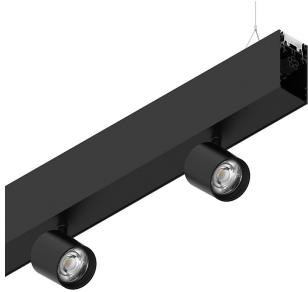

## Features

Use: Indoor  
Type of installation: SUSPENDED  
Emission: DIRECT/INDIRECT  
Optics: SPOT  
Beam: 34°  
Colour: BLACK  
Dimming: ON/OFF  
Emergency: NO  
L: 1120mm  
A: 53mm  
H: 92mm  
Made in: ITALY  
Warranty: 5 years  
Weight: 2.5kg