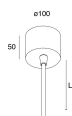

Features

Use: Indoor
Type of installation: WALL, SUSPENDED, CEILING MOUNTED
Emission: DIRECT
Optics: OPAL
Colour: WHITE
Dimming: ON/OFF
Emergency: NO
L: 800mm
A: 800mm
H: 81mm
Made in: ITALY
Warranty: 5 years
Weight: 12.6kg

[View more product info](#)

MOUNTING ACCESSORIES

ROTO: ALIMENTAZIONE L1200 3P. BIA

104423.01

ROTO: ALIMENTAZIONE L3000 3P. BIA.

104425.01

ROTO: D=800 KIT 4 SOSP. L3000

104428.99
