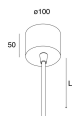

Features

Use: Indoor
Type of installation: WALL, SUSPENDED, CEILING MOUNTED
Emission: DIRECT
Optics: OPAL
Colour: WHITE
Dimming: ON/OFF
Emergency: NO
L: 800mm
A: 800mm
H: 81mm
Made in: ITALY
Warranty: 5 years
Weight: 12.6kg

[View more product info](#)

MOUNTING ACCESSORIES

ROTO: ALIMENTAZIONE L1200 3P. BIA

104423.01

ROTO: ALIMENTAZIONE L3000 3P. BIA.

104425.01

ROTO: D=800 KIT 4 SOSP. L3000

104428.99
