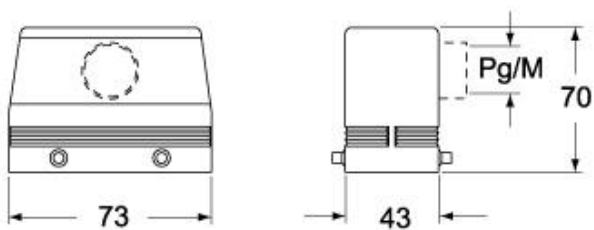

Part number  
**CAF 10**

Hood, C-TYPE series, with 4 pegs, Pg16 frontal cable entry, size "57.27", high construction

Product description		Material properties	
Product type	Hood	Colour	RAL 7040 grey
Series	C-TYPE	RoHs conformity	Compliant
Closing type	With 4 pegs	China RoHs - EFUP	E
Size	Size 57.27	REACH SVHC substances	No
Cable entry	Frontal cable entry with adapter Pg16	SCIP number	15deaf78-e939-4401-a0b0-e2228ca32a03
Specification	High construction	Approvals / Standards	
Technical data		Certifications	DNV, BV
IP degree of protection	IP65 / IP66 / IP69	UL	ECBT2
Further technical details		cUL	ECBT8
Weight	198,00 g	General ordering information	
Operating temperature range (min, max)	-40°C...+125°C	EAN13 code	8015747005876
		Packaging Information	
		Sub-packaging weight	0,99 kg
		Sub-packaging description	Plastic packaging
		Sub-packaging quantity	5 Pcs
		Sub-packaging EAN barcode	8015747005883

## Catalogue drawings

**CHO [CAO] CHV (CAV) - MHO [MAO]  
MHV (MAV)**

**CAF - MAF/MFF**

**CHV G (CAV G) - MHV G (MAV G) - [MFV G]**

## Notes

Dimensions shown in mm are not binding and may be changed without notice.