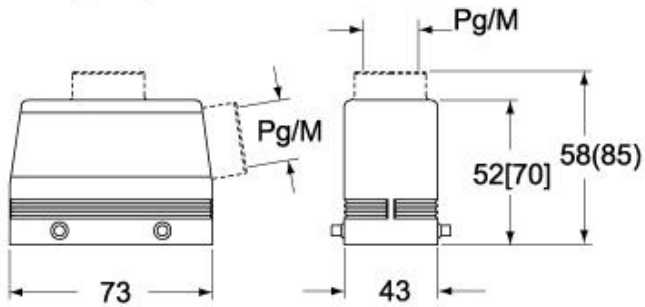

Part number

CAF 10

Catalogue drawings

**CHO [CAO] CHV (CAV) - MHO [MAO]
MHV (MAV)**

CAF - MAF/MFF