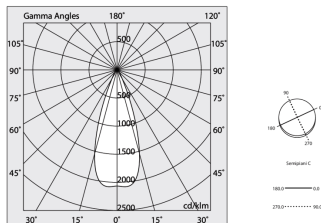

Novalux S.r.l. via Marzabotto, 2 40050 Funo di Argelato (BO) Italy
Tel: +39 051 860558 · Fax +39 051 6647859 · Mail: info@novalux.it · VAT number 00536541204 · novalux.com
Company subject to the management and coordination by SLV GmbH

This technical data sheet is owned by Novalux S.r.l., all rights reserved. Novalux S.r.l. reserves the right to make changes without prior notice.