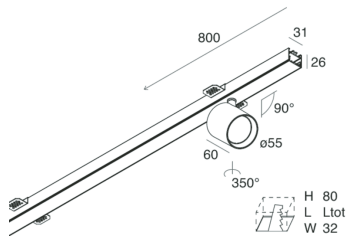

Novalux S.r.l. via Marzabotto, 2 40050 Funo di Argelato (BO) Italy
Tel: +39 051 860558 · Fax +39 051 6647859 · Mail: info@novalux.it · VAT number 00536541204 · novalux.com
Company subject to the management and coordination by SLV GmbH

This technical data sheet is owned by Novalux S.r.l., all rights reserved. Novalux S.r.l. reserves the right to make changes without prior notice.