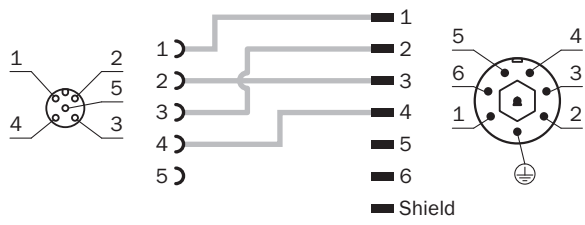

PIN assignment