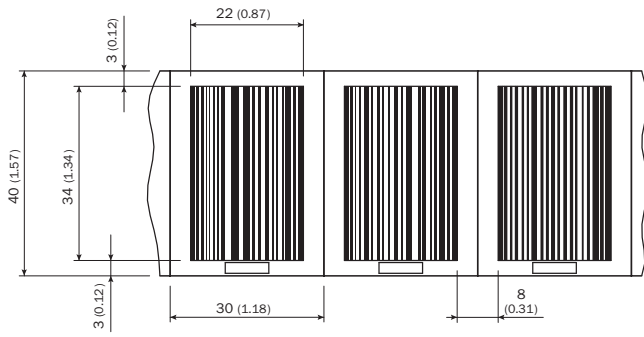

Bar code tape

SICK
Sensor Intelligence.

Ordering information

Type	Part no.
Bar code tape	5324251

Other models and accessories → www.sick.com/

Detailed technical data

Technical specifications

Accessory group	Codes
Accessory family	Positioning codes
Description	30 mm, height: 40 mm, measuring range: 0 m ... 5 m

Dimensional drawing (Dimensions in mm (inch))

SICK AT A GLANCE

SICK is one of the leading manufacturers of intelligent sensors and sensor solutions for industrial applications. A unique range of products and services creates the perfect basis for controlling processes securely and efficiently, protecting individuals from accidents and preventing damage to the environment.