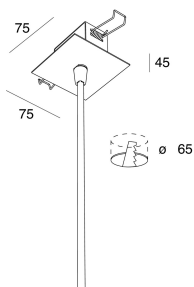

P-30 READY

103336.20

novalux
ITALIAN LIGHTING DESIGN SINCE 1948

MOUNTING ACCESSORIES

P-30: ROSONE CARTON. ALIM L=1200 3P BIA

103319.01