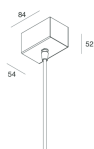

P-30: ROSONE LATER. ALIM L1200 3P CAFFE

103320.20