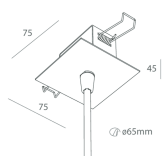

## Features

Use: Indoor  
Type of installation: SUSPENDED  
Emission: DIRECT  
Optics: OPAL  
Colour: CAFFE  
Dimming: ON/OFF  
Emergency: NO  
L: 830mm  
A: 830mm  
H: 31mm  
Made in: ITALY  
Warranty: 5 years  
Weight: 5.2kg

## MOUNTING ACCESSORIES

---

P-30: ROSONE CARTON. ALIM L=1200 3P BIA

**103319.01**

---

P-30: ROSONE CARTON. ALIM L1200 3P CAFFE

**103319.20**

---