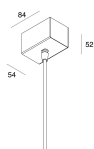

## MOUNTING ACCESSORIES

---

P-30: ROSONE CARTON. ALIM L=1200 3P BIA

**103319.01**

---

P-30: ROSONE CARTON. ALIM L1200 3P CAFFE

**103319.20**

---