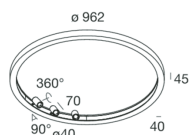

HALOS SPOT

109711.02

novalux
ITALIAN LIGHTING DESIGN SINCE 1948

Features

Use: Indoor
Type of installation: SUSPENDED, CEILING MOUNTED
Emission: INTERNAL
Optics: OPALE/SPOT
Beam: 20°
Colour: BLACK
Dimming: WITH ACCESSORY
Emergency: NO
L: Ø 962mm
A: 40mm
H: 45mm
Made in: ITALY
Warranty: 5 years
Weight: 6.8kg