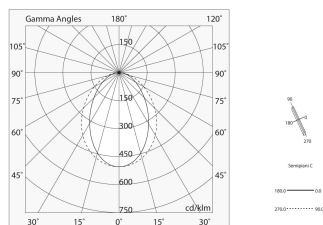

Features

Use: Indoor
Dimming: WITH ACCESSORY
Emergency: NO
Made in: ITALY
Warranty: 5 years
Weight: 0.03kg

Tech data

Luminaire luminous flux: 910lm
Insulation class: III
Supply voltage: 48 Vdc

Source

Light source: LED
Source power: 6.6W
Colour temperature: 3000K
CRI: >90
LED lifespan: 50000h L80 B20

Compliance

CEI EN 60598-1:2015 + A11:2009. IEC 60598-2:2015 2-1

Standards

CAM edilizia: The product complies with the requirements for public buildings, ministerial decree of 23rd June 2022 n.256.

[View more product info](#)