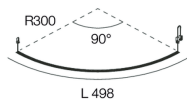

## Tech data

Luminaire luminous flux: 910lm  
Insulation class: III  
Supply voltage: 48 Vdc