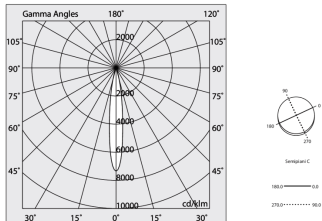

Novalux S.r.l. via Marzabotto, 2 40050 Funo di Argelato (BO) Italy
Tel: +39 051 860558 · Fax +39 051 6647859 · Mail: info@novalux.it · VAT number 00536541204 · novalux.com
Company subject to the management and coordination by SLV GmbH

This technical data sheet is owned by Novalux S.r.l., all rights reserved. Novalux S.r.l. reserves the right to make changes without prior notice.