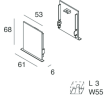

HERO C

108851.02

novalux
ITALIAN LIGHTING DESIGN SINCE 1948

HERO C: COPPIA TESTATE NE

108860.02