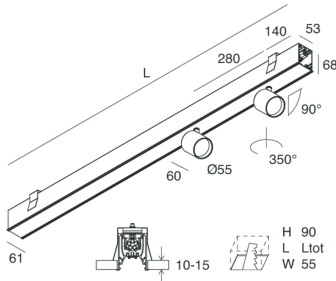

Novalux S.r.l. via Marzabotto, 2 40050 Funo di Argelato (BO) Italy
Tel: +39 051 860558 · Fax +39 051 6647859 · Mail: info@novalux.it · VAT number 00536541204 · novalux.com
Company subject to the management and coordination by SLV GmbH

This technical data sheet is owned by Novalux S.r.l., all rights reserved. Novalux S.r.l. reserves the right to make changes without prior notice.