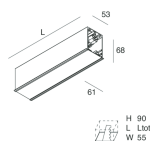

HERO C

108851.02

novalux

ITALIAN LIGHTING DESIGN SINCE 1948

COMPLETION ACCESSORIES

HERO C: MOD.CIECO 250 NE

108852.02