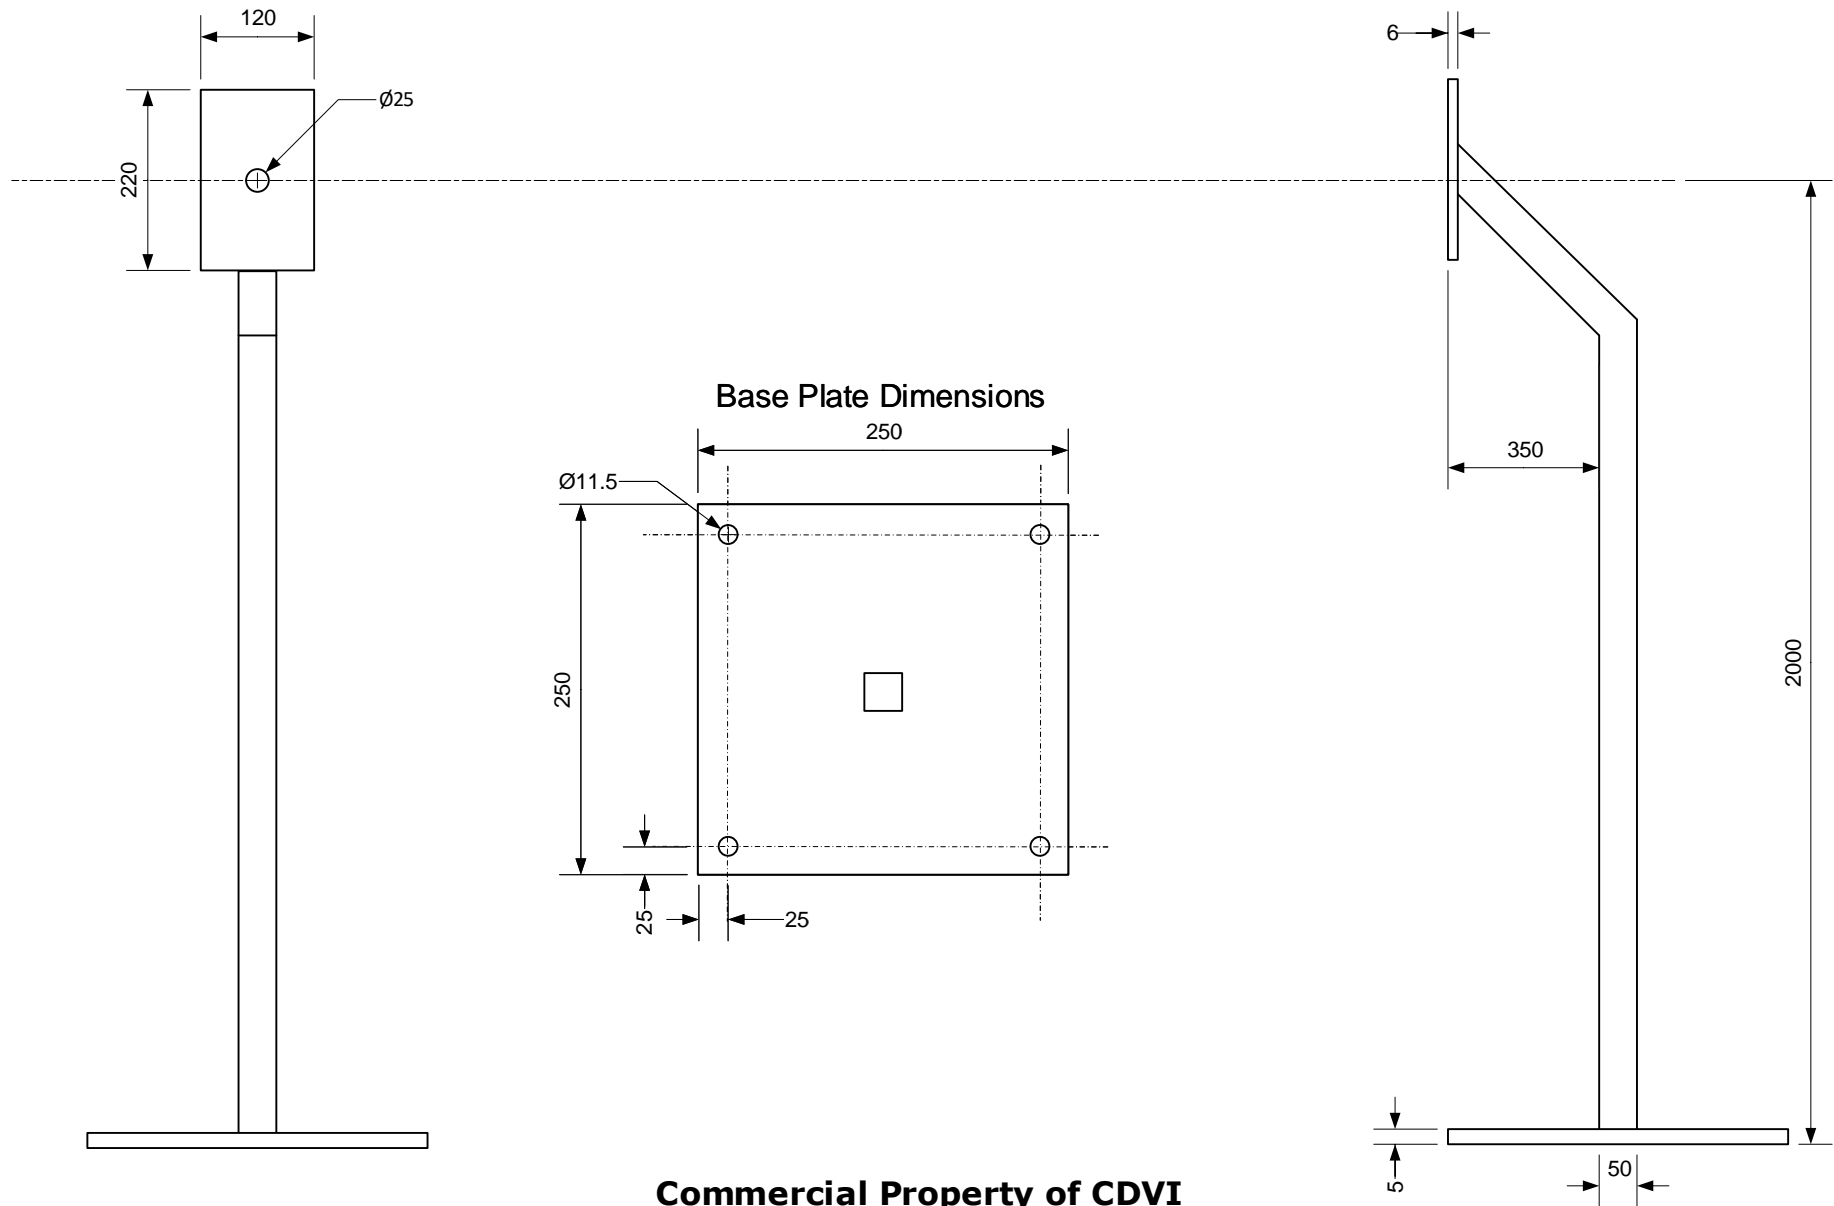

ALL DIMENSION ARE IN MM

Commercial Property of CDVI

	TITLE	PART NO.	MATERIAL	Drawn By: I Oakley
	Lorry Height Gooseneck Post	GNP-1L	304SS	Date: 23/05/19
				Scale: Not to scale