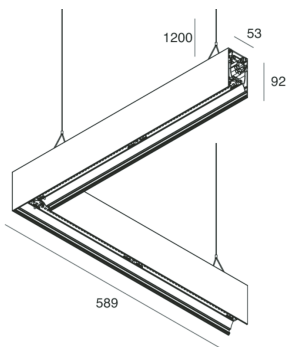

## Features

Use: Indoor  
Type of installation: SUSPENDED  
Emission: DIRECT/INDIRECT  
Colour: CAFFE  
Dimming: DALI  
Emergency: NO  
L: 589x589mm  
A: 53mm  
H: 92mm  
Made in: ITALY  
Warranty: 5 years  
Weight: 3.3kg