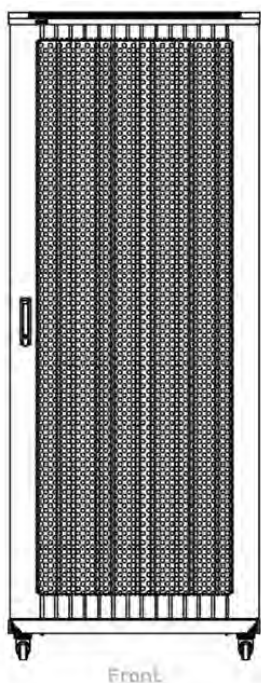

### Images du produit

Four-way brush entry roof panel

Quick-slam latch side panels

Swing handle wave vented front door

Wardrobe vented rear doors

Large base entry

High-density vertical cable management

Référence du produit: 542-4788-WDBF-BK

Dessins de produits

Base Cut Out Dimensions

580 mm Wide  
by  
276 mm Deep (600 mm deep rack)  
476mm Deep (800 mm deep rack)  
676 mm Deep (1000 mm deep rack)