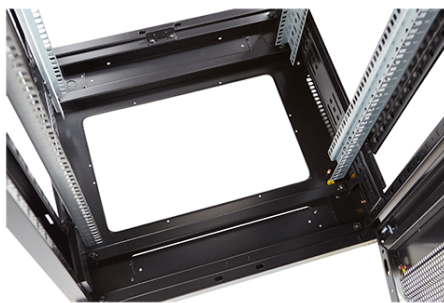

### Images du produit

Four-way brush entry roof panel

Quick-slam latch side panels

Swing handle wave vented front door

Wardrobe vented rear doors

Large base entry

High-density vertical cable management

Référence du produit: 542-4788-WDBF-BK