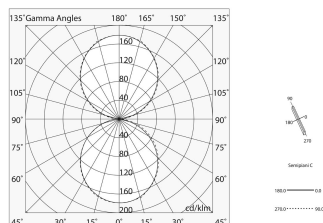

Tech data

IP: 40
Supply voltage: 220-240V 50/60Hz

[View more product info](#)