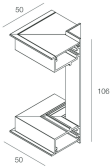

Features

Use: Indoor
Type of installation: WALL
Emission: DIRECT/INDIRECT
Optics: OPAL
Colour: WHITE
L: 1800mm
A: 37mm
H: 106mm
Made in: ITALY
Warranty: 5 years

Tech data

IP: 40
Supply voltage: 220-240V 50/60Hz

[View more product info](#)

COMPLETION ACCESSORIES

RECTA: STRIP ANG.I 50X50 BI

111426.01

RECTA: STRIP ANG.E 35X35 BI

111427.01

RECTA: COPPIA TESTATE BI

111428.01