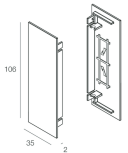

Features

Use: Indoor
Type of installation: WALL
Emission: DIRECT/INDIRECT
Optics: OPAL
Colour: WHITE
L: 1800mm
A: 37mm
H: 106mm
Made in: ITALY
Warranty: 5 years

Tech data

IP: 40
Supply voltage: 220-240V 50/60Hz

[View more product info](#)

COMPLETION ACCESSORIES

RECTA: STRIP ANG.I 50X50 BI

111426.01

RECTA: STRIP ANG.E 35X35 BI

111427.01

RECTA: COPPIA TESTATE BI

111428.01