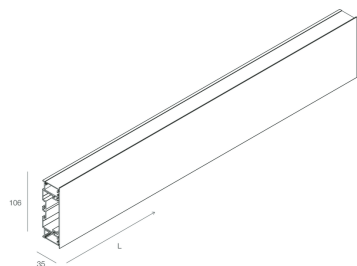

Features

Use: Indoor
Type of installation: WALL
Emission: DIRECT/INDIRECT
Optics: OPAL
Colour: WHITE
L: 1800mm
A: 37mm
H: 106mm
Made in: ITALY
Warranty: 5 years

Tech data

IP: 40
Supply voltage: 220-240V 50/60Hz

[View more product info](#)

COMPLETION ACCESSORIES

RECTA: STRIP ANG.I 50X50 BI

111426.01

RECTA: STRIP ANG.E 35X35 BI

111427.01

RECTA: COPPIA TESTATE BI

111428.01