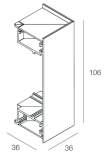

Features

Use: Indoor
Type of installation: WALL
Emission: DIRECT/INDIRECT
Optics: OPAL
Colour: WHITE
L: 1800mm
A: 37mm
H: 106mm
Made in: ITALY
Warranty: 5 years

Tech data

IP: 40
Supply voltage: 220-240V 50/60Hz

[View more product info](#)

COMPLETION ACCESSORIES

RECTA: STRIP ANG.I 50X50 BI

111426.01

RECTA: STRIP ANG.E 35X35 BI

111427.01

RECTA: COPPIA TESTATE BI

111428.01