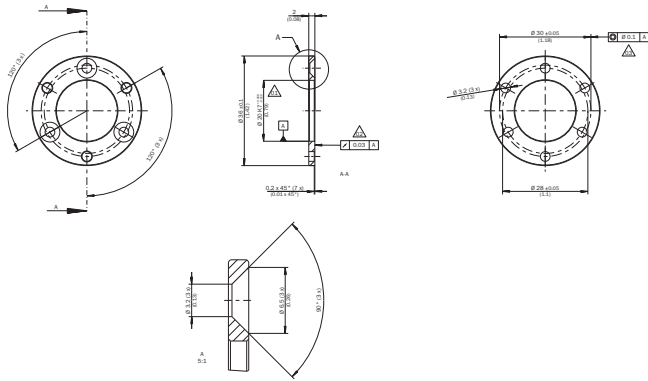

BEF-FA-020-036-2-I

SICK
Sensor Intelligence.

Ordering information

Type	Part no.
BEF-FA-020-036-2-I	2103984

Other models and accessories → www.sick.com/

Detailed technical data

Technical specifications

Accessory group	Flanges
Accessory family	Flange plates
Material	Stainless steel
Description	Flange adapter centering collar D20 on D36, 2 mm high, material: stainless steel

Dimensional drawing (Dimensions in mm (inch))

Instruction for installation

Solid shaft, face mount flange with flange adapter, centering collar D20 on D36, 2 mm high (BEF-FA-020-036-2-I, 2103984)

Order example for 6 mm shaft diameter: AHx36I-S3xx0xxxxx + BEF-FA-020-036-2-I (adapter is not pre-assembled)