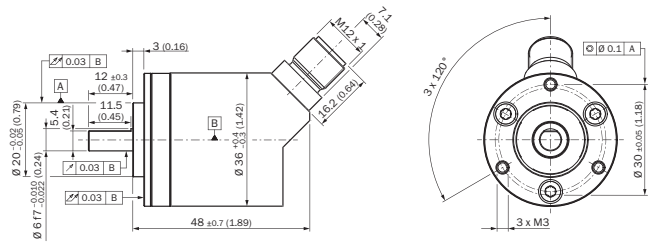

BEF-FA-020-036-2-I

SICK
Sensor Intelligence.

Ordering information

Type	Part no.
BEF-FA-020-036-2-I	2103984

Other models and accessories → www.sick.com/

Detailed technical data

Technical specifications

Accessory group	Flanges
Accessory family	Flange plates
Material	Stainless steel
Description	Flange adapter centering collar D20 on D36, 2 mm high, material: stainless steel

Dimensional drawing (Dimensions in mm (inch))

Instruction for installation

Solid shaft, face mount flange with flange adapter, centering collar D20 on D36, 2 mm high (BEF-FA-020-036-2-I, 2103984)

Order example for 6 mm shaft diameter: AHx36I-S3xx0xxxxx + BEF-FA-020-036-2-I (adapter is not pre-assembled)