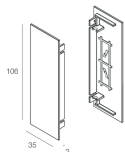

RECTA

111414.20

novalux
ITALIAN LIGHTING DESIGN SINCE 1948

COMPLETION ACCESSORIES

RECTA: COPPIA TESTATE CF

111428.20