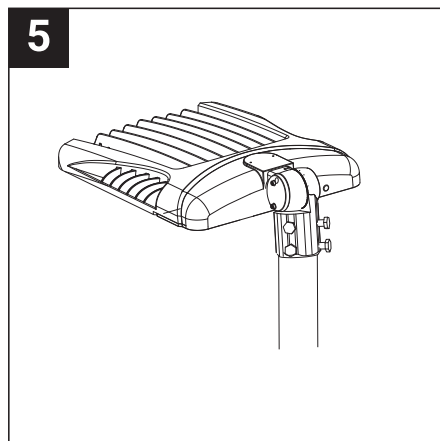

Ref : 90190-90200-90212-90232-90252-90260-90290

<https://www.miidex.com/283-connecteurs-etanches-et-boites-de-derivation>