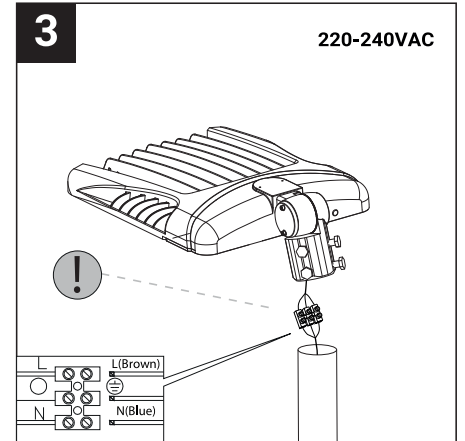

Ref : 90190-90200-90212-90232-90252-90260-90290

<https://www.miidex.com/283-connecteurs-etanches-et-boites-de-derivation>