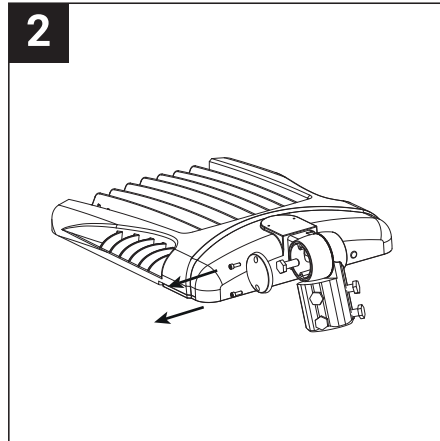

Ref : 90190-90200-90212-90232-90252-90260-90290

<https://www.miidex.com/283-connecteurs-etanches-et-boites-de-derivation>