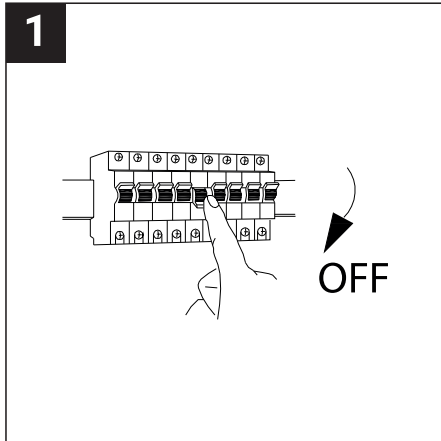

Ref : 90190-90200-90212-90232-90252-90260-90290

<https://www.miidex.com/283-connecteurs-etanches-et-boites-de-derivation>