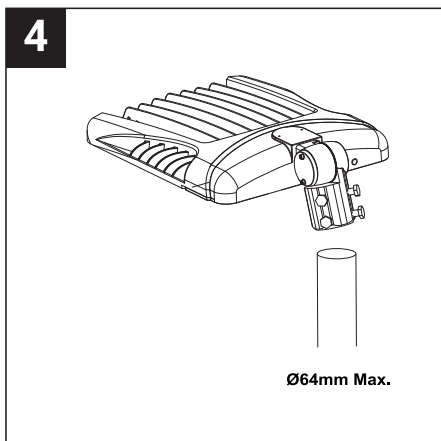

Ref : 90190-90200-90212-90232-90252-90260-90290

<https://www.miidex.com/283-connecteurs-etanches-et-boites-de-derivation>