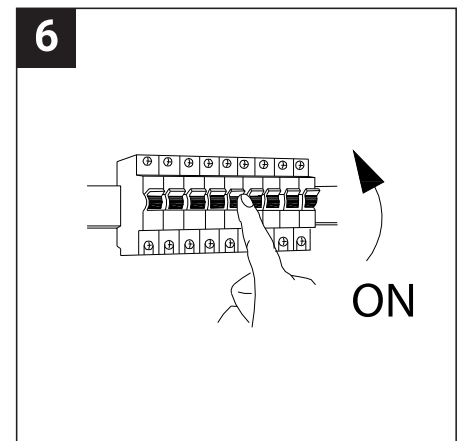

Ref : 90190-90200-90212-90232-90252-90260-90290

<https://www.miidex.com/283-connecteurs-etanches-et-boites-de-derivation>