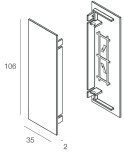

RECTA

111422.20

novalux
ITALIAN LIGHTING DESIGN SINCE 1948

COMPLETION ACCESSORIES

RECTA: COPPIA TESTATE CF

111428.20