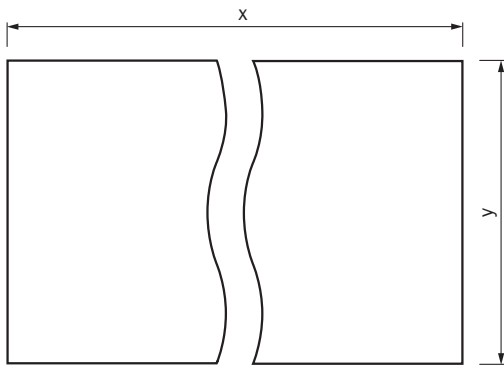

REF-7610-0K4

SICK
Sensor Intelligence.

Ordering information

Type	Part no.
REF-7610-0K4	5600079

Other models and accessories → www.sick.com/

Detailed technical data

Technical specifications

Accessory group	Reflectors
Accessory family	Reflective tape
Description	Self-adhesive, not suitable for photoelectric retro-reflective sensors with polarisation filter, customizable length by roll
Mounting system type	Self-adhesive
Ambient operating temperature	-25 °C ... +65 °C
Dimensions	610 mm x 4,570 mm

Dimensional drawing (Dimensions in mm (inch))

- ① $x = 4570$ mm
- ② $y = 610$ mm

SICK AT A GLANCE

SICK is one of the leading manufacturers of intelligent sensors and sensor solutions for industrial applications. A unique range of products and services creates the perfect basis for controlling processes securely and efficiently, protecting individuals from accidents and preventing damage to the environment.