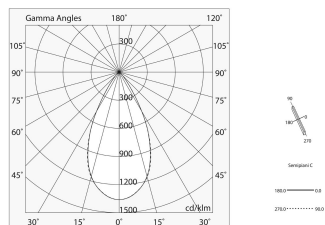

Novalux S.r.l. via Marzabotto, 2 40050 Funo di Argelato (BO) Italy
Tel: +39 051 860558 · Fax +39 051 6647859 · Mail: info@novalux.it · VAT number 00536541204 · novalux.com
Company subject to the management and coordination by SLV GmbH

This technical data sheet is owned by Novalux S.r.l., all rights reserved. Novalux S.r.l. reserves the right to make changes without prior notice.