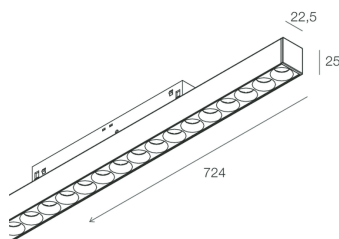

Novalux S.r.l. via Marzabotto, 2 40050 Funo di Argelato (BO) Italy
Tel: +39 051 860558 · Fax +39 051 6647859 · Mail: info@novalux.it · VAT number 00536541204 · novalux.com
Company subject to the management and coordination by SLV GmbH

This technical data sheet is owned by Novalux S.r.l., all rights reserved. Novalux S.r.l. reserves the right to make changes without prior notice.