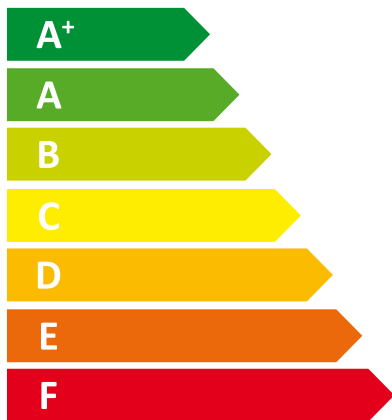

ENERG

енергия · ενεργεια

CHAPPEE

TD 200 SPLIT 3M FS

Two icons showing sound power levels: an outdoor speaker icon with **17 dB** and an indoor speaker icon with **59 dB**.

962	0
781	0
679	0
kWh/annum	GJ/annum