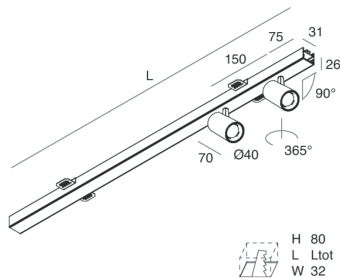

Novalux S.r.l. via Marzabotto, 2 40050 Funo di Argelato (BO) Italy
Tel: +39 051 860558 · Fax +39 051 6647859 · Mail: info@novalux.it · VAT number 00536541204 · novalux.com
Company subject to the management and coordination by SLV GmbH

This technical data sheet is owned by Novalux S.r.l., all rights reserved. Novalux S.r.l. reserves the right to make changes without prior notice.