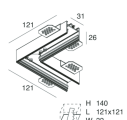

This technical data sheet is owned by Novalux S.r.l., all rights reserved. Novalux S.r.l. reserves the right to make changes without prior notice.

P-30 PCB

105872.01

novalux
ITALIAN LIGHTING DESIGN SINCE 1948

COMPLETION ACCESSORIES

P-30: COPPIA TESTATE STRIP/INCASSO BIA

103316.01

P-30: ANGOLO L INCASSO BIANCO

103328.01

P-30: COVER ANGOLO L BIANCO

103329.01

P-30: ANGOLO T INCASSO BIANCO