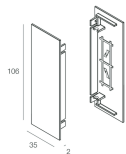

RECTA

111411.02

novalux
ITALIAN LIGHTING DESIGN SINCE 1948

COMPLETION ACCESSORIES

RECTA: COPPIA TESTATE NE

111428.02