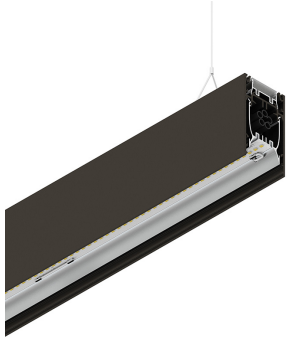

HERO B

108741.20H + 108905.99

novalux
ITALIAN LIGHTING DESIGN SINCE 1948

Features

Use: Indoor
Type of installation: SUSPENDED
Emission: DIRECT/INDIRECT
Optics: OPAL
Colour: CAFFE
Dimming: DALI
Emergency: NO
L: 2240mm
A: 53mm
H: 92mm
Made in: ITALY
Warranty: 5 years
Weight: 8kg