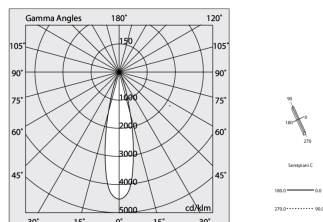

L-16 TRACK

108505.01

novalux
ITALIAN LIGHTING DESIGN SINCE 1948

Features

Use: Indoor
Type of installation: TRACK
Emission: ADJUSTABLE
Optics: SPOT
Beam: 20°
Colour: WHITE
Dimming: DALI
Emergency: NO
L: 151mm
A: Ø 42mm
H: 70mm
Made in: ITALY
Warranty: 5 years

Tech data

Luminaire input power: 8W
Luminaire luminous flux: 527lm
IP: 20
Insulation class: III
Supply voltage: 48 Vdc
SELV: Si

Source

Light source: LED
Source power: 6W
Colour temperature: 4000K
CRI: >90
Colour tolerance: 3 Step MacAdam
LED lifespan: 50000h L80 B20