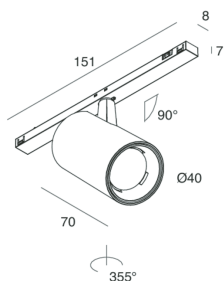

L-16 TRACK

108505.01

novalux
ITALIAN LIGHTING DESIGN SINCE 1948

Features

Use: Indoor
Type of installation: TRACK
Emission: ADJUSTABLE
Optics: SPOT
Beam: 20°
Colour: WHITE
Dimming: DALI
Emergency: NO
L: 151mm
A: Ø 42mm
H: 70mm
Made in: ITALY
Warranty: 5 years