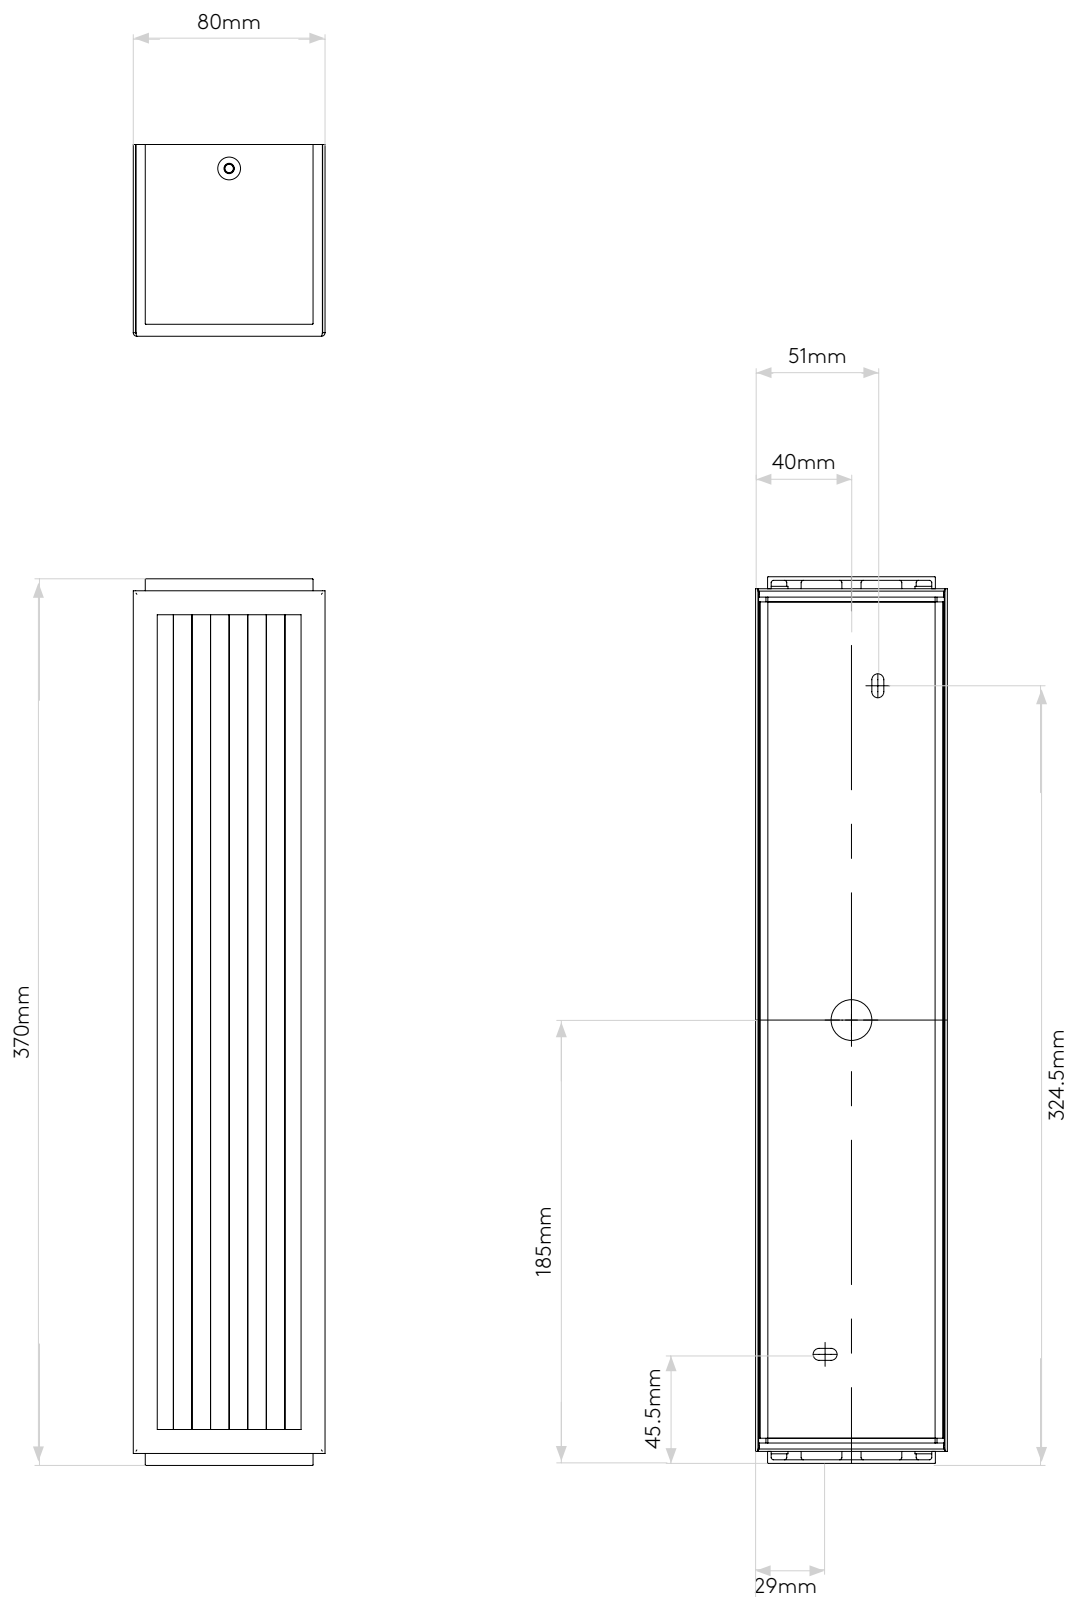

Boston 370

astro

General

Location:	Bathroom/Interior
Class:	CE (Class II)
Ip Rating:	IP44
Bathroom Zone:	Zone 2, 3
Driver Required:	No
Installation Orientation:	Wall Mount - Vertical
Main Material:	Metal - Mild Steel
Dimensions (mm):	H: 370 W: 80 D: 80
Cut Out Hole :	-
Recess Depth (mm):	-
Fire Rating:	-
Cable Length (mm):	-
Gross Weight (kg):	2.422

Lamp

Light Source:	LED Strip
Wattage:	14W
Lamp Included:	Yes (Integral)
Maximum Lamp Length (mm):	-
Luminous Flux (lm):	465
Colour Temp (K):	3000
Cri (Ra):	80
Macadam Ellipse:	2900-3000K
Tilt Adjustable Angle (°):	-
Rotation Adjustable Angle (°):	-
Lifetime (hrs):	53000
Beam Angle (°):	-

Please note that some dimensions may vary slightly due to manufacturing tolerances, this includes cable entry and fixing holes

Veillez noter que certaines dimensions peuvent varier légèrement en raison des tolérances de fabrication, y compris l'entrée de câble et les trous de fixation.