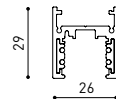

TRACK 48V SURFACE SHORT

TRACK 48V SURFACE SHORT 1m	A338-21-00-	WT	NT
TRACK 48V SURFACE SHORT 2m	A338-22-00-	WT	NT
TRACK 48V SURFACE SHORT 3m	A338-23-00-	WT	NT
TRACK 48V SURFACE SHORT Corner 90° One Plane	A338-24-00-	WT	NT