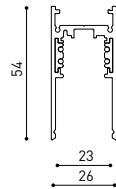

48V SYSTEM TRACK 48V

TRACK 48V TRIMLESS

TRACK 48V TRIMLESS 1m	A338-01-00-	WT	N
TRACK 48V TRIMLESS 2m	A338-02-00-	WT	N
TRACK 48V TRIMLESS 3m	A338-03-00-	WT	N
TRACK 48V TRIMLESS Corner 90° One Plane	A338-06-00-	WT	N
TRACK 48V TRIMLESS Corner 90° Two Planes	A338-07-00-	WT	N

RECOMMENDED FOR INSTALLATIONS WHERE THE PROFILE CAN BE INSTALLED BEFORE THE FALSE PLASTERBOARD CEILING (THICKNESS 12,5mm.)

TRACK 48V TRIMLESS Corner 90° One Plane

*Electrical connection not included

TRACK 48V TRIMLESS Corner 90° Two Planes

*Electrical connection not included

TRACK 48V SURFACE

TRACK 48V SURFACE 1m	A338-11-00-	WT	NT
TRACK 48V SURFACE 2m	A338-12-00-	WT	NT
TRACK 48V SURFACE 3m	A338-13-00-	WT	NT
TRACK 48V SURFACE Corner 90° One Plane	A338-14-00-	WT	NT