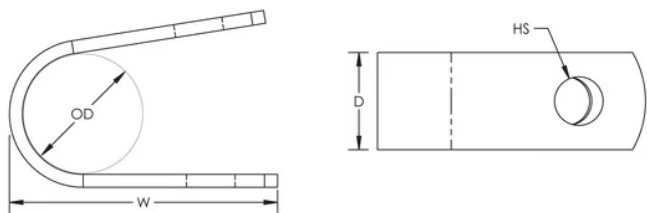

### PRODUCT ATTRIBUTES

---

Article Number: 711390

Material: Copper

Outer Diameter: 10 mm

Depth: 15 mm

Width: 42 mm

Hole Size: 7 mm

### ADDITIONAL PRODUCT DETAILS

---

Typically installed every 3' (0.9 m) of conductor.

## DIAGRAMS

---