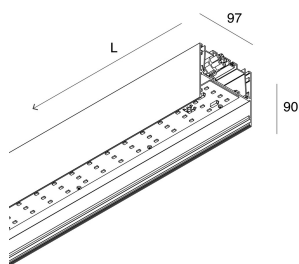

LUCKY MAXI

106202.01 + 106220.99

novalux

ITALIAN LIGHTING DESIGN SINCE 1948

Features

Use: Indoor
Type of installation: SUSPENDED, CEILING MOUNTED
Emission: DIRECT
Optics: OPAL
Colour: WHITE
Dimming: ON/OFF
Emergency: NO
L: 1800mm
A: 97mm
H: 90mm
Made in: ITALY
Warranty: 5 years
Weight: 6.5kg