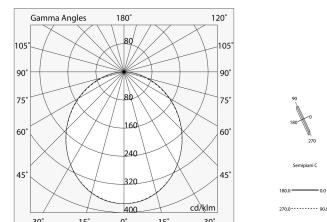

LUCKY MAXI

106202.01 + 106220.99

novalux

ITALIAN LIGHTING DESIGN SINCE 1948

Features

Use: Indoor
Type of installation: SUSPENDED, CEILING MOUNTED
Emission: DIRECT
Optics: OPAL
Colour: WHITE
Dimming: ON/OFF
Emergency: NO
L: 1800mm
A: 97mm
H: 90mm
Made in: ITALY
Warranty: 5 years
Weight: 6.5kg

Tech data

Luminaire input power: 61.25W
Luminaire luminous flux: 3188lm
IP: 40
Insulation class: I
Supply voltage: 220-240V 50/60Hz
SELV: Si

Source

Light source: LED
Source power: 54W
Source luminous flux: 7179lm
Colour temperature: 3000K
CRI: >90
Colour tolerance: 3 Step MacAdam
LED lifespan: 50000h L80 B20