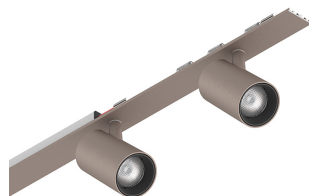

P-30 STRIP LED

105879.21

novalux
ITALIAN LIGHTING DESIGN SINCE 1948

Features

Use: Indoor
Type of installation: RECESSED INTO PLASTERBOARD, SUSPENDED, CEILING MOUNTED
Emission: ADJUSTABLE
Optics: SPOT
Beam: 20°
Colour: CAPPUCCINO
Dimming: ON/OFF
Emergency: NO
L: 800mm
A: 31mm
Made in: ITALY
Warranty: 5 years