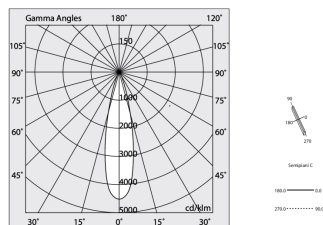

Novalux S.r.l. via Marzabotto, 2 40050 Funo di Argelato (BO) Italy
Tel: +39 051 860558 · Fax +39 051 6647859 · Mail: info@novalux.it · VAT number 00536541204 · novalux.com
Company subject to the management and coordination by SLV GmbH

This technical data sheet is owned by Novalux S.r.l., all rights reserved. Novalux S.r.l. reserves the right to make changes without prior notice.