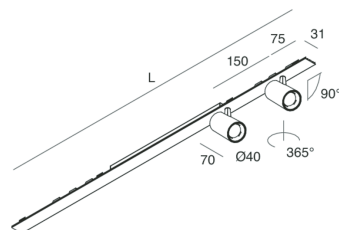

Novalux S.r.l. via Marzabotto, 2 40050 Funo di Argelato (BO) Italy
Tel: +39 051 860558 · Fax +39 051 6647859 · Mail: info@novalux.it · VAT number 00536541204 · novalux.com
Company subject to the management and coordination by SLV GmbH

This technical data sheet is owned by Novalux S.r.l., all rights reserved. Novalux S.r.l. reserves the right to make changes without prior notice.