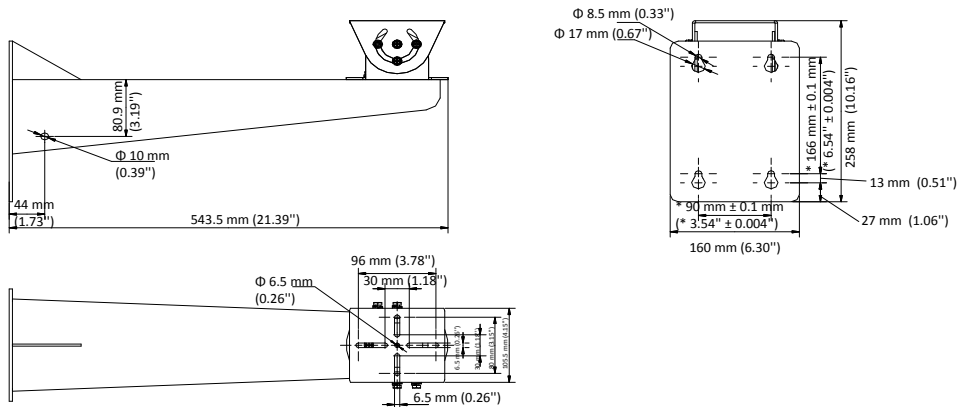

### Wall Mount

### Dimension

### Parameter

| Model      | DS-1707ZJ-E  |
|------------|--|
| Parameters | Wall Mount   |
| Appearance | Unpainted Stainless Steel                            |
| Material   | SUS304   |
| Dimension  | 543.5 mm × 160 mm × 258 mm (21.39" × 6.30" × 10.16") |
| Weight     | 4.98 kg (10.98 lb.)                                  |

### Notes

- The mount should be installed on the flat surface.
- Waterproof rubber is necessary for the outdoor application.
- The wall should be capable of supporting at least 3 times as much as the total weight of the camera, and the mount.
- The maximum load capacity of the mount is 20 kg (44.09 lb.).