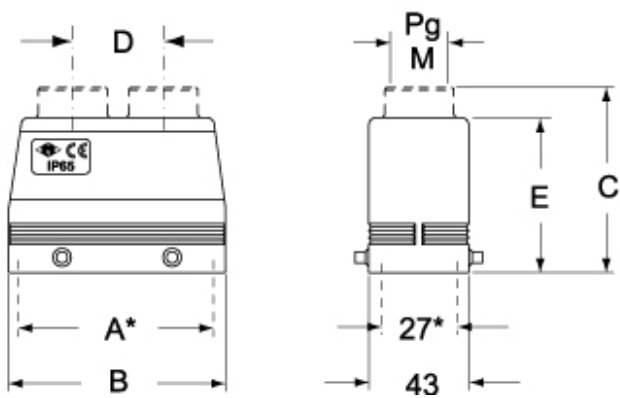

Technical data

IP degree of protection IP65 / IP66 / IP69

Further technical details

Weight	278,00 g
Operating temperature range (min, max)	-40°C...+125°C

Material properties

Colour	RAL 7040 grey
RoHs conformity	Compliant with exemption 6(c): copper alloy containing up to 4% lead by weight
China RoHs - EFUP	50
REACH SVHC substances	Yes Lead
SCIP number	15deaf78-e939-4401-a0b0-e2228ca32a03

Approvals / Standards

Certifications	DNV, BV
UL	ECBT2
cUL	ECBT8

General ordering information

EAN13 code 8015747009812

Packaging Information

Packaging length	245,00 mm
Packaging height	165,00 mm
Packaging width	215,00 mm
Packaging weight	2,99 kg
Packaging volume	8,69 dm ³
Packaging description	Carton box
Packaging quantity	10 Pcs
Packaging EAN code	8015747226073
Sub-packaging weight	1,50 kg
Sub-packaging description	Plastic packaging
Sub-packaging quantity	5 Pcs
Sub-packaging EAN barcode	8015747048200

Part number

CAV 16.221

Catalogue drawings

CZAV L2 - (MZAV L2) - [MZFV L2]

CAV - MAV - MFV

Notes

Dimensions shown in mm are not binding and may be changed without notice.