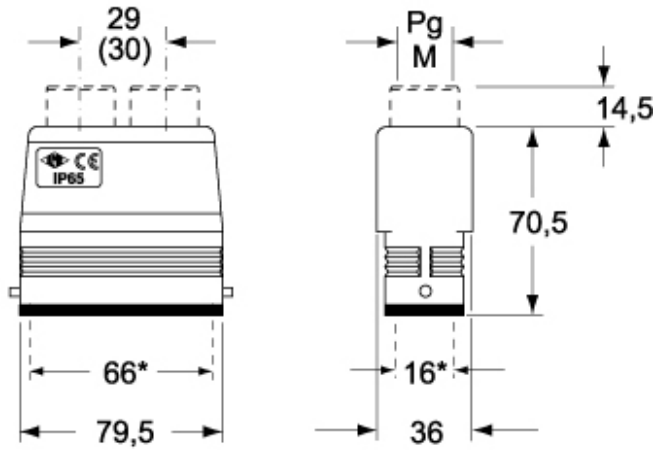

Part number

CAV 16.221

Hood, C-TYPE series, with 4 pegs, Pg21 x 2 double top cable entry, size "77.27", high construction

Product description

Product type	Hood
Series	C-TYPE
Closing type	With 4 pegs
Size	Size 77.27
Cable entry	Double top cable entry with adapter Pg21 x 2
Specification	High construction

Technical data

IP degree of protection IP65 / IP66 / IP69

Further technical details

Weight	278,00 g
Operating temperature range (min, max)	-40°C...+125°C

Material properties

Colour	RAL 7040 grey
RoHs conformity	Compliant with exemption 6(c): copper alloy containing up to 4% lead by weight
China RoHs - EFUP	50
REACH SVHC substances	Yes Lead
SCIP number	15deaf78-e939-4401-a0b0-e2228ca32a03

Approvals / Standards

Certifications	DNV, BV
UL	ECBT2
cUL	ECBT8

General ordering information

EAN13 code 8015747009812

Packaging Information

Packaging length	245,00 mm
Packaging height	165,00 mm
Packaging width	215,00 mm
Packaging weight	2,99 kg
Packaging volume	8,69 dm ³
Packaging description	Carton box
Packaging quantity	10 Pcs
Packaging EAN code	8015747226073
Sub-packaging weight	1,50 kg
Sub-packaging description	Plastic packaging
Sub-packaging quantity	5 Pcs
Sub-packaging EAN barcode	8015747048200

Part number

CAV 16.221

Catalogue drawings

CZAV L2 - (MZAV L2) - [MZFV L2]

CAV - MAV - MFV

Notes

Dimensions shown in mm are not binding and may be changed without notice.