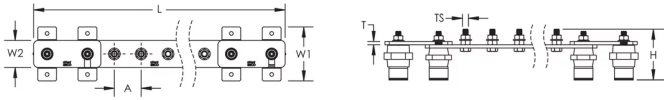

Unit Weight: 2,08-kg

ADDITIONAL PRODUCT DETAILS

Tinned finish is 8 microns according to ASTM B545 Service Class "C" for corrosive environments.

DIAGRAMS

AVERTISSEMENT

Les produits nVent doivent être installés et utilisés conformément aux consignes figurant dans les fiches d'instructions et les documents de formation des produits nVent. Les fiches d'instructions sont disponibles à l'adresse suivante: www.nvent.com et auprès de votre représentant du service client nVent. Une mauvaise installation, une utilisation incorrecte, une application erronée ou toute autre forme de non-respect scrupuleux des instructions et avertissements de nVent peuvent entraîner un dysfonctionnement du produit, des dommages matériels, des lésions corporelles graves et le décès et/ou annuler votre garantie.

Amérique du Nord

+1.800.753.9221

Option 1 – Customer Care

Option 2 – Technical Support

Europe

Netherlands:

+31 800-0200135

France:

+33 800 901 793

Europe

Germany:

800 1890272

Other Countries:

+31 13 5835404