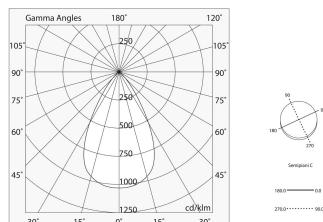

L-16 TRACK

108575.02

novalux
ITALIAN LIGHTING DESIGN SINCE 1948

Features

Use: Indoor
Type of installation: TRACK
Emission: DIRECT
Optics: SPOT
Beam: 50°
Colour: BLACK
Dimming: DALI
Emergency: NO
H: 78mm
ø: Ø90
Warranty: 5 years
Weight: 0.32kg

Tech data

Luminaire input power: 9W
Luminaire luminous flux: 482lm
IP: 20
Insulation class: III
Supply voltage: 48 Vdc
SELV: Si

Source

Light source: LED
Source power: 7W
Colour temperature: 4000K
CRI: >90
Colour tolerance: 3 Step MacAdam
LED lifespan: 30000h L70 B20

Compliance

CEI EN 60598-1:2015 + A11:2009. IEC 60598-2:2015 2-1

Standards

Photobiological risk: RISK GROUP 1 Certified fixture in RISK GROUP 1 (Low Risk)-The fixture does not pose a hazard due to normal behavioral limitations on exposure - in accordance with CEI EN 62471:2010-01, IEC TR 62778:2014.

[View more product info](#)

Novalux S.r.l. via Marzabotto, 2 40050 Funo di Argelato (BO) Italy
Tel: +39 051 860558 · Fax +39 051 6647859 · Mail: info@novalux.it · VAT number 00536541204 · novalux.com
Company subject to the management and coordination by SLV GmbH

This technical data sheet is owned by Novalux S.r.l., all rights reserved. Novalux S.r.l. reserves the right to make changes without prior notice.