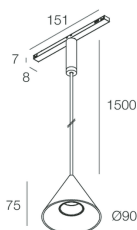

Novalux S.r.l. via Marzabotto, 2 40050 Funo di Argelato (BO) Italy
Tel: +39 051 860558 · Fax +39 051 6647859 · Mail: info@novalux.it · VAT number 00536541204 · novalux.com
Company subject to the management and coordination by SLV GmbH

This technical data sheet is owned by Novalux S.r.l., all rights reserved. Novalux S.r.l. reserves the right to make changes without prior notice.