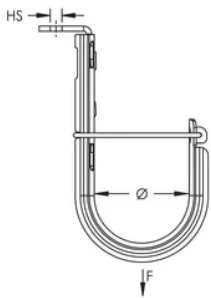

### CARACTÉRISTIQUES DU PRODUIT

Article Number: 181209

Material: Acier

Finish: Prégalvanisé

Diameter: 25-mm

Area: 690 mm<sup>2</sup>

Cable Capacity, Cat 5e: 20

Cable Capacity, Cat 6: 15

Cable Capacity, Cat 6A: 10

Hole Size: 6,3-mm

Static Load: 270 N

## ADDITIONAL PRODUCT DETAILS

---

Non-continuous supports may not exceed spacing of 5' (1.5 m) per TIA 569-C.9.7 and EN 50174-2.

Cable capacity is calculated based on a 70% fill rate.

## DIAGRAMS

---